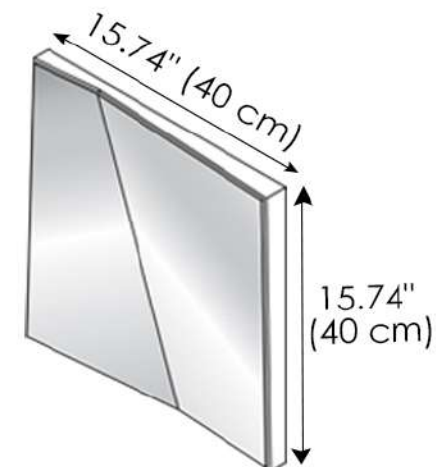

Stati D'Animo Mirrors/Wall Art

design Garattoni - De Angelis 2002

FINISHES

Mirror Finish

Standard Mirror

Smoked Mirror

Bronze Mirror

Convex Mirror

Concave Mirror

MATERIALS

- Mirror

THICKNESS

- 0.15" (4 mm)