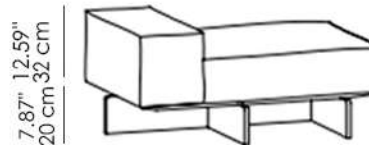

### MATERIALS

- Fabric

Structure Finish -

Extraclear Glass

Smoked Glass

Bronze Glass

25.59" (65 cm)

7.87" 7.87"  
20 cm 20 cm

39.37" (100 cm)

**SG001**

12.59" 12.59"  
20 cm 32 cm

27.55" (70 cm)

45.27" (115 cm)

**SG010**

12.59" 7.87"  
32 cm 20 cm

27.55" (70 cm)

45.27" (115 cm)

**SG011**

25.59" (65 cm)

12.59" 7.87"  
32 cm 20 cm

39.37" (100 cm)

45.27" (115 cm)

**SG020**

25.59" (65 cm)