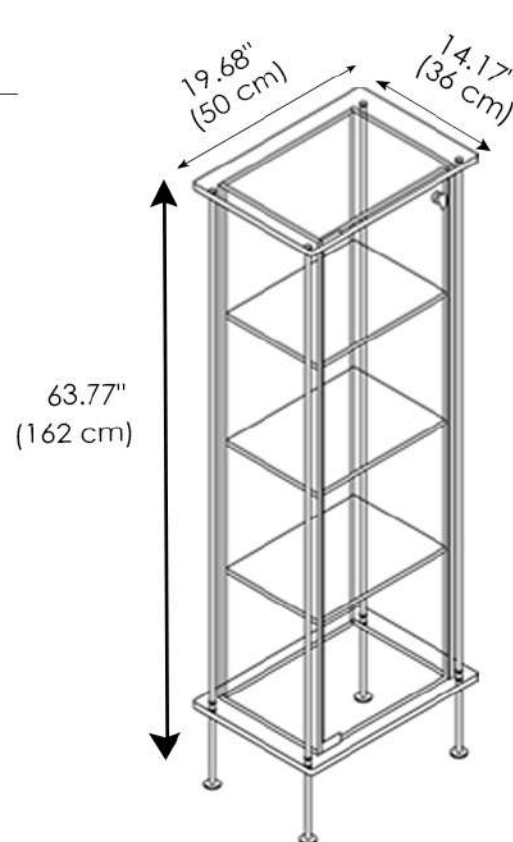

GLASS THICKNESS

- 0.47/0.31/0.19" (12/8/5 mm)

Shine Showcases Slim

Shine Showcases Large