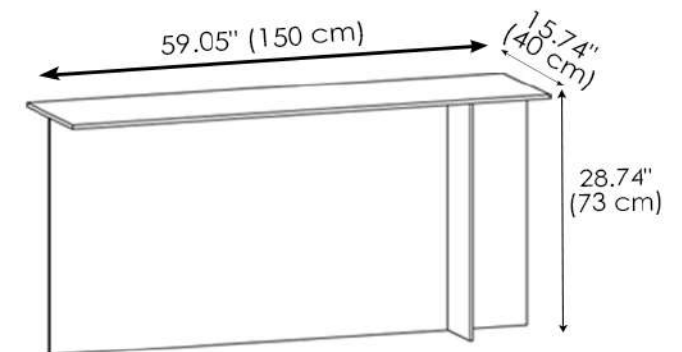

Extraclear Glass

Smoked Glass

MATERIALS

- Glass
- Marble

Glass THICKNESS

- 0.47/0.78" (12/20 mm)

Sestante Stone Console 120

Sestante Stone Console 150