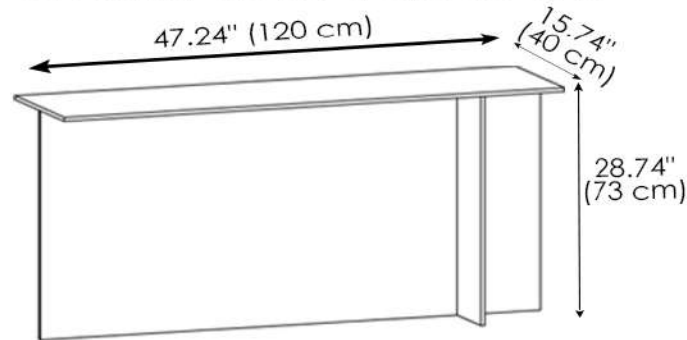

Extraclear Glass

Smoked Glass

MATERIALS

- Glass
- Marble

Glass THICKNESS

- 0.47/0.78" (12/20 mm)

Sestante Stone Console 120

Sestante Stone Console 150