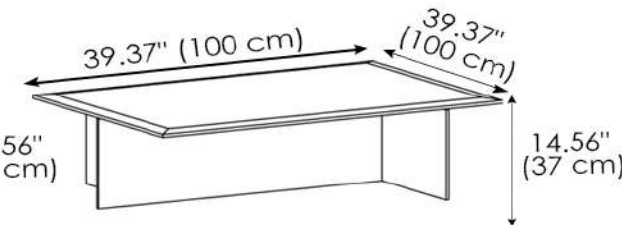

### Glass THICKNESS

- 0.47/0.78" (12/20 mm)

**Sestante Stone Coffee Table  
150 Narrow**

**Sestante Stone Rectangular  
Coffee Table 130**

**Sestante Stone Rectangular  
Coffee Table 150 Wide**

**Sestante Stone Square Coffee  
Table 100**