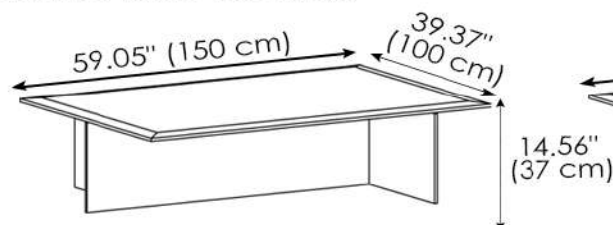

### Glass THICKNESS

- 0.47/0.78" (12/20 mm)

**Sestante Stone Coffee Table  
150 Narrow**

**Sestante Stone Rectangular  
Coffee Table 130**

**Sestante Stone Rectangular  
Coffee Table 150 Wide**

**Sestante Stone Square Coffee  
Table 100**