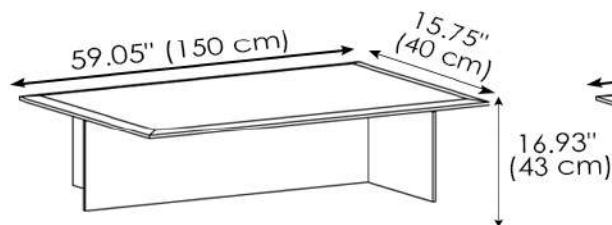

### Glass THICKNESS

- 0.47/0.78" (12/20 mm)

**Sestante Stone Coffee Table  
150 Narrow**

**Sestante Stone Rectangular  
Coffee Table 130**

**Sestante Stone Rectangular  
Coffee Table 150 Wide**

**Sestante Stone Square Coffee  
Table 100**