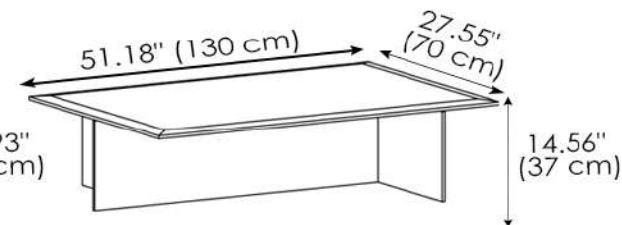

### Glass THICKNESS

- 0.47/0.78" (12/20 mm)

**Sestante Stone Coffee Table  
150 Narrow**

**Sestante Stone Rectangular  
Coffee Table 130**

**Sestante Stone Rectangular  
Coffee Table 150 Wide**

**Sestante Stone Square Coffee  
Table 100**