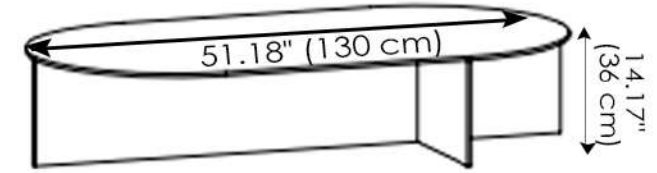

### MATERIALS

- Glass

### Glass THICKNESS

- 0.47" (12 mm)

**Sestante Oval Coffee Table**  
130 x 70 x h 30

**Sestante Oval Coffee Table**  
130 x 70 x h 36

**Sestante Oval Coffee Table**  
150 x 80 x h 30

**Sestante Oval Coffee Table**  
150 x 80 x h 36