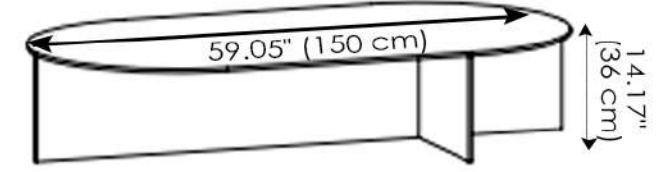

### Glass THICKNESS

- 0.47" (12 mm)

**Sestante Oval Coffee Table**  
130 x 70 x h 30

**Sestante Oval Coffee Table**  
130 x 70 x h 36

**Sestante Oval Coffee Table**  
150 x 80 x h 30

**Sestante Oval Coffee Table**  
150 x 80 x h 36

**Sestante Oval Coffee Table**  
200 x 70 x h 30

**Sestante Oval Coffee Table**  
200 x 70 x h 36