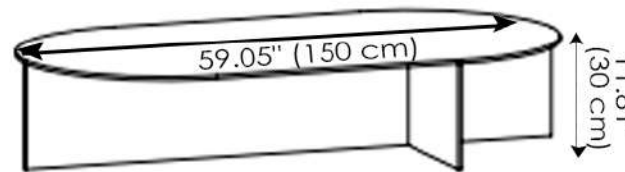

### Glass THICKNESS

- 0.47" (12 mm)

**Sestante Oval Coffee Table**  
130 x 70 x h 30

**Sestante Oval Coffee Table**  
130 x 70 x h 36

**Sestante Oval Coffee Table**  
150 x 80 x h 30

**Sestante Oval Coffee Table**  
150 x 80 x h 36

**Sestante Oval Coffee Table**  
200 x 70 x h 30

**Sestante Oval Coffee Table**  
200 x 70 x h 36