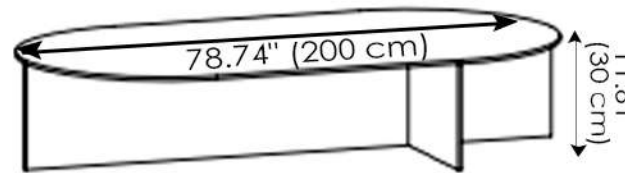

### Glass THICKNESS

- 0.47" (12 mm)

**Sestante Oval Coffee Table**  
130 x 70 x h 30

**Sestante Oval Coffee Table**  
130 x 70 x h 36

**Sestante Oval Coffee Table**  
150 x 80 x h 30

**Sestante Oval Coffee Table**  
150 x 80 x h 36

**Sestante Oval Coffee Table**  
200 x 70 x h 30

**Sestante Oval Coffee Table**  
200 x 70 x h 36