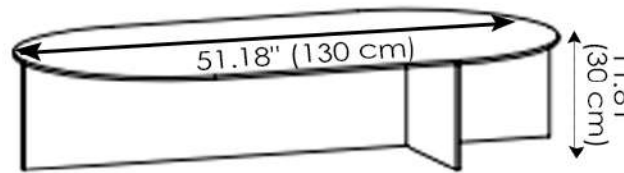

### Glass THICKNESS

- 0.47" (12 mm)

**Sestante Oval Coffee Table**  
130 x 70 x h 30

**Sestante Oval Coffee Table**  
130 x 70 x h 36

**Sestante Oval Coffee Table**  
150 x 80 x h 30

**Sestante Oval Coffee Table**  
150 x 80 x h 36

**Sestante Oval Coffee Table**  
200 x 70 x h 30

**Sestante Oval Coffee Table**  
200 x 70 x h 36