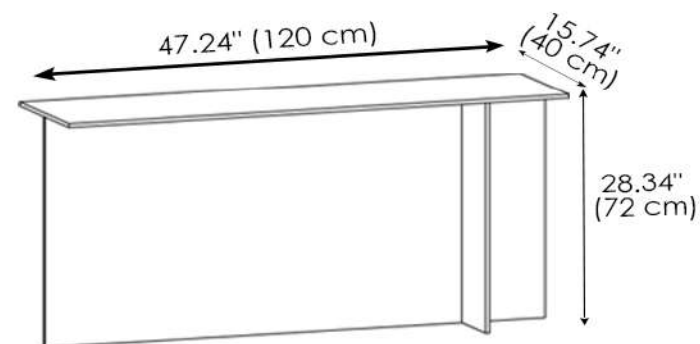

Sestante Console 47.24" (120 cm)

Sestante Console 159.05" (150 cm)

MATERIALS

- Glass

Glass THICKNESS

- 0.47" (12 mm)