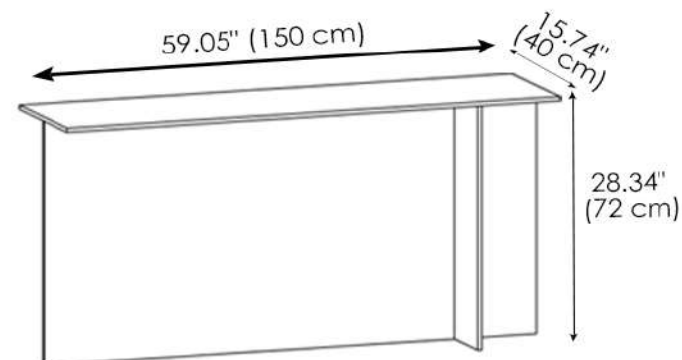

Sestante Console 47.24" (120 cm)

Sestante Console 159.05" (150 cm)

MATERIALS

- Glass

Glass THICKNESS

- 0.47" (12 mm)