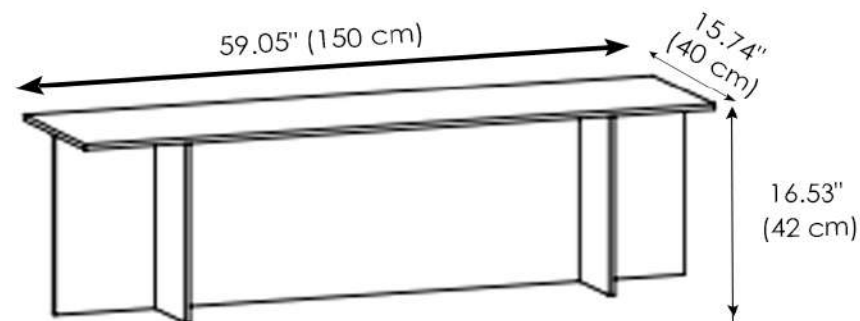

MATERIALS

- Glass

Glass THICKNESS

- 0.47" (12 mm)