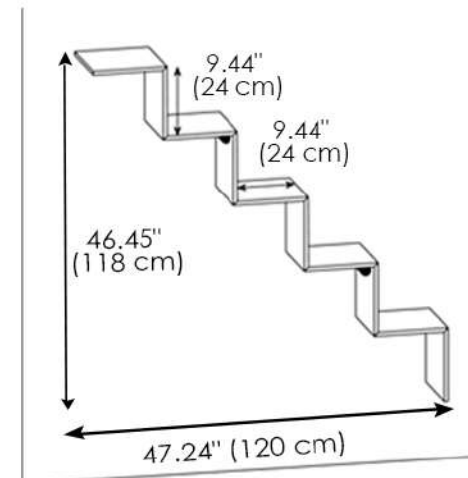

### MATERIALS

- Glass

Glass THICKNESS

- 0.47" (12 mm)