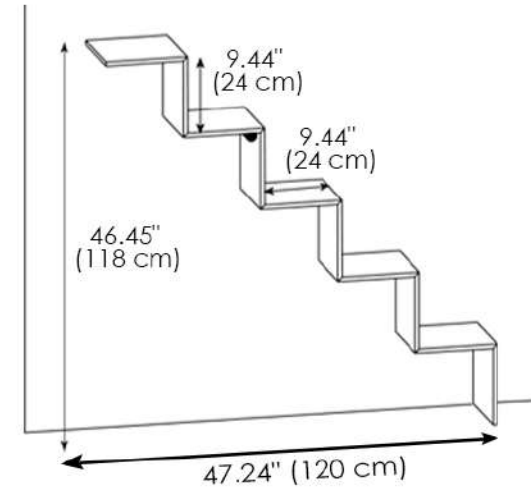

### Floor Standing Shelf (with 1 wall support)

### MATERIALS

- Glass

Glass THICKNESS

- 0.47" (12 mm)