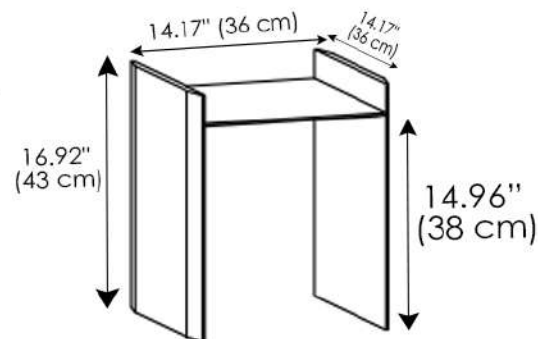

Wood

Calnato Walnut

Lacquered Wood
Matte White

MATERIALS

- Glass
- Lacquered Wood
- Wood

Glass THICKNESS

- 0.59" (15 mm)

Quiller Side Table 36 w/o Shelf

Quiller Side Table 50 w/o Shelf

Quiller Side Table 50 w/ Shelf

Optional Wooden Tray

↑ 4,5 cm

Height: 1.75" (4,5 cm)