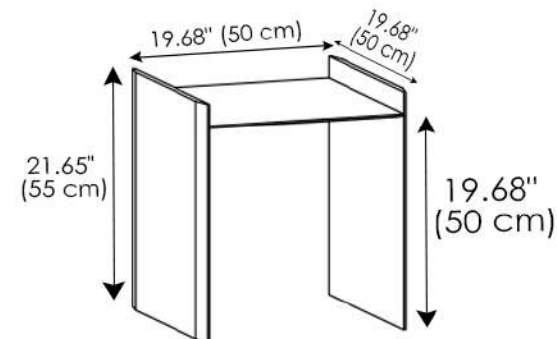

Wood

Calnato Walnut

Lacquered Wood
Matte White

MATERIALS

- Glass
- Lacquered Wood
- Wood

Glass THICKNESS

- 0.59" (15 mm)

Quiller Side Table 36 w/o Shelf

Quiller Side Table 50 w/o Shelf

Quiller Side Table 50 w/ Shelf

Optional Wooden Tray

↑ 4,5 cm

Height: 1.75" (4,5 cm)