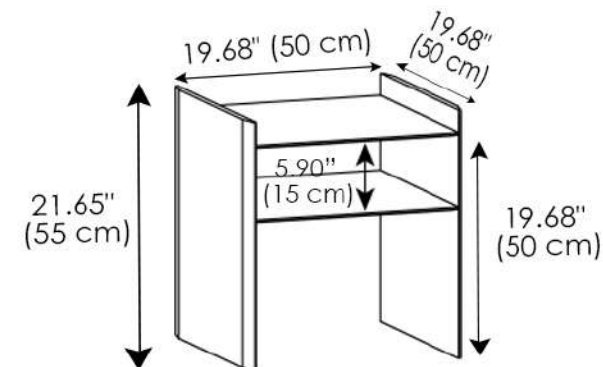

Wood

Calnato Walnut

Lacquered Wood
Matte White

MATERIALS

- Glass
- Lacquered Wood
- Wood

Glass THICKNESS

- 0.59" (15 mm)

Quiller Side Table 36 w/o Shelf

Quiller Side Table 50 w/o Shelf

Quiller Side Table 50 w/ Shelf

Optional Wooden Tray

↑ 4,5 cm

Height: 1.75" (4,5 cm)