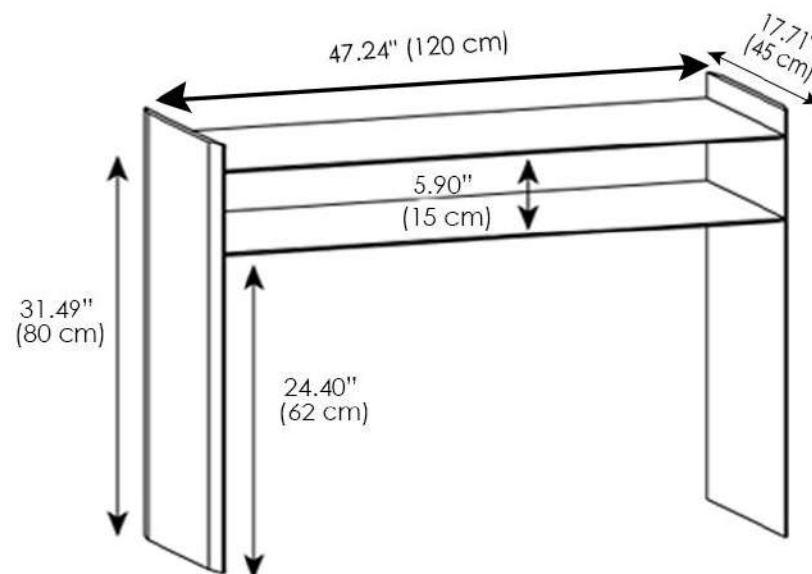

Wood

Calnato Walnut

Lacquered Wood
Matte White

MATERIALS

- Glass
- Lacquered Wood
- Wood

Glass THICKNESS

- 0.59" (15 mm)

Optional Wooden Tray

Height: 1.77" (4,5 cm)