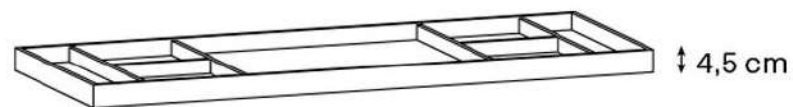

Wood

Calnato Walnut

Lacquered Wood
Matte White

MATERIALS

- Glass
- Lacquered Wood
- Wood

Glass THICKNESS

- 0.59" (15 mm)

Optional Wooden Tray

Height: 1.77" (4,5 cm)