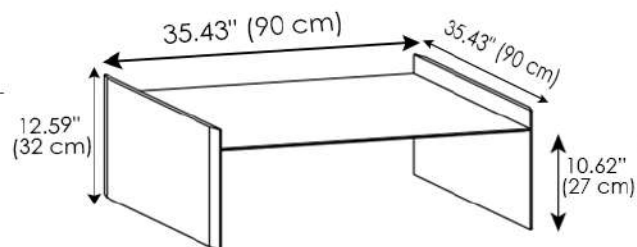

- 0.59" (15 mm)

Quiller Square Coffee Table 90

Quiller Square Coffee Table 100

Quiller Square Coffee Table 120

Quiller Rectangular Coffee Table 130

Quiller Rectangular Coffee Table 150