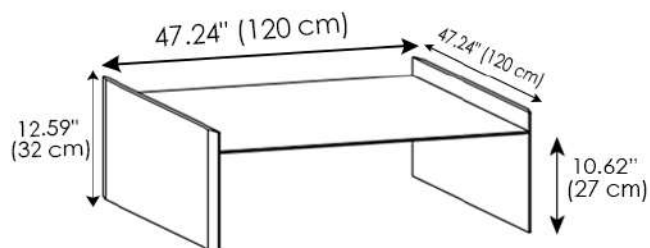

- 0.59" (15 mm)

Quiller Square Coffee Table 90

Quiller Square Coffee Table 100

Quiller Square Coffee Table 120

Quiller Rectangular Coffee Table 130

Quiller Rectangular Coffee Table 150