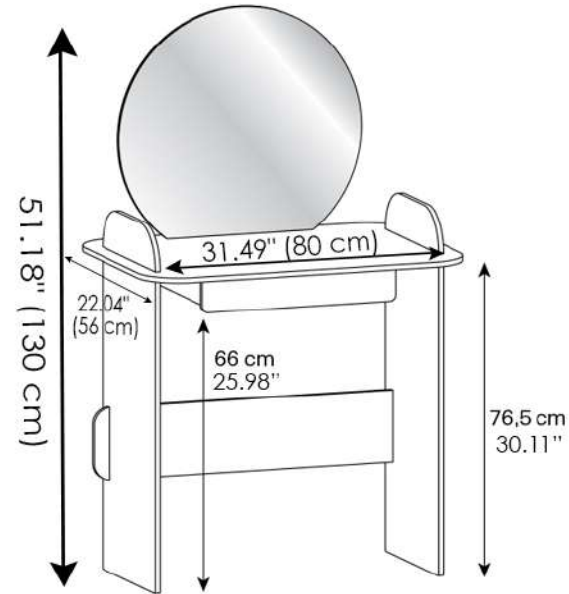

### MATERIALS

- Glass
- Mirror
- Wood
- Leather

Glass THICKNESS  
- 0.47/0.15" (12/4 mm)