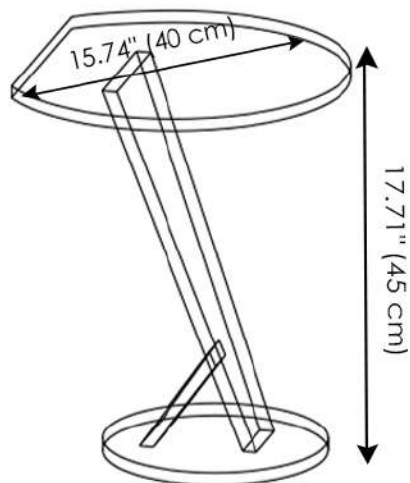

Glass FINISH THICKNESS

- 0.59" (15 mm)

Nicchio Side Table Small

Nicchio Side Table Tall