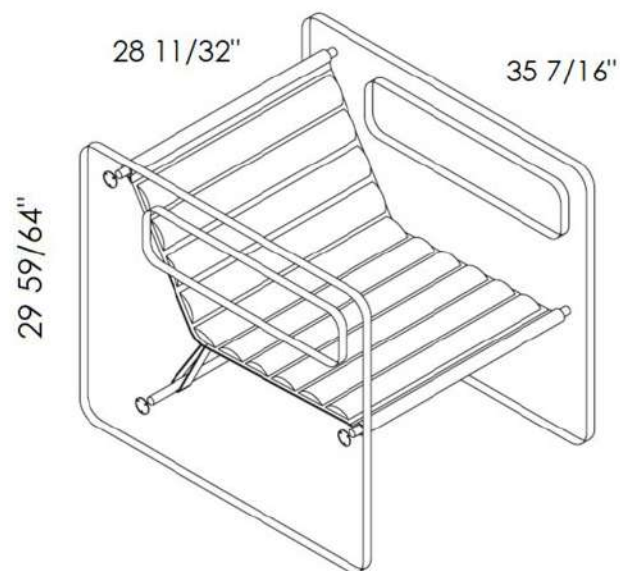

Black Leather
Matte

White Leather
Matte

MATERIALS

- Glass
- Leather

Glass FINISH THICKNESS

- 3/4" (20 mm)

72 x 90 x h 76

28 11/32" x 35 7/16" x h 29 59/64"