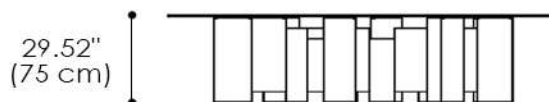

### Thickness

0.47" (12mm) / 0.59" (15mm)  
/ 0.39" (10mm) + 0.19" (5mm)

### Metropolis XXL Rectangular Dining Table Wide

- Width: 125.98" (320 cm)
- Depth: 62.99" (160 cm)
- Height: 29.52" (75 cm)

### Metropolis XXL Rectangular Dining Table Extra Wide

- Width: 125.98" (320 cm)
- Depth: 78.74" (200 cm)
- Height: 29.52" (75 cm)

### Metropolis XXL Round Dining Table Large

- Width: 157.48" (400 cm)
- Depth: 47.24" (120 cm)
- Height: 29.52" (75 cm)