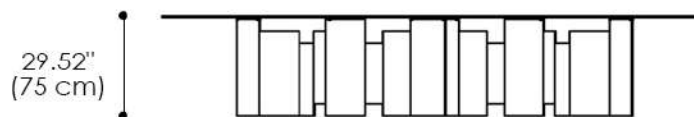

### Thickness

0.47" (12mm) / 0.59" (15mm)  
/ 0.39" (10mm) + 0.19" (5mm)

### Metropolis XXL Rectangular Dining Table Wide

- Width: 125.98" (320 cm)
- Depth: 62.99" (160 cm)
- Height: 29.52" (75 cm)

### Metropolis XXL Rectangular Dining Table Extra Wide

- Width: 125.98" (320 cm)
- Depth: 78.74" (200 cm)
- Height: 29.52" (75 cm)

### Metropolis XXL Round Dining Table Large

- Width: 157.48" (400 cm)
- Depth: 47.24" (120 cm)
- Height: 29.52" (75 cm)