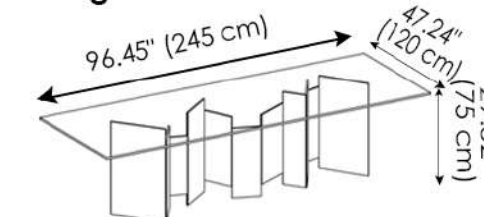

Metropolis Rectangular Dining Table 245 Extra Wide