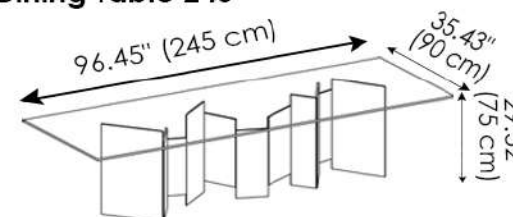

Metropolis Rectangular Dining Table 245