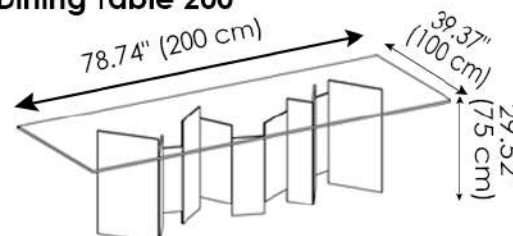

Metropolis Rectangular Dining Table

design G. Maurizio Scutellà 2017

FINISHES

Top & Base Glass Finish

Top & Base Glass Finish

Max Width for Smoked Glass top is 94.45" (245 cm)

MATERIALS

- Glass

Glass FINISH THICKNESS

- 0.47/0.59" (12 / 15 mm)

Metropolis Rectangular Dining Table 200