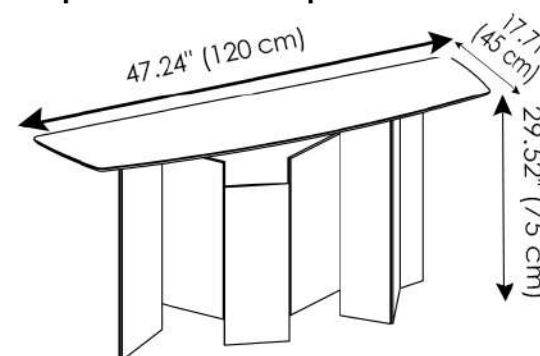

Grey Stone
Polished

Sahara Noir
Polished

MATERIALS

- Glass
- Ceramic

Glass FINISH THICKNESS

- 0.47/0.51" (12 / 13 mm)

Metropolis Ceramic Top Console 105

Metropolis Ceramic Top Console 120