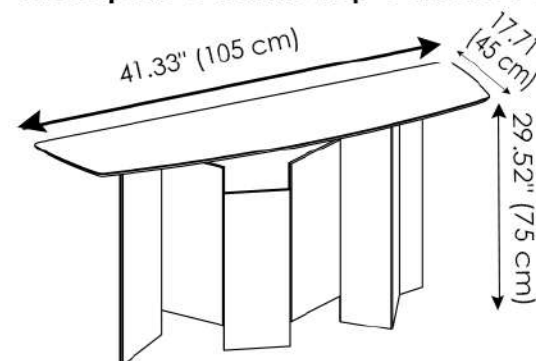

Grey Stone
Polished

Sahara Noir
Polished

MATERIALS

- Glass
- Ceramic

Glass FINISH THICKNESS

- 0.47/0.51" (12 / 13 mm)

Metropolis Ceramic Top Console 105

Metropolis Ceramic Top Console 120