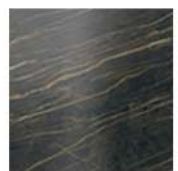

Metropolis Ceramic Top Console

design G. Maurizio Scutellà 2017

FINISHES

Base Glass Finish

Extraclear Glass

Smoked Glass

Ceramic Top Finish

Matte Ceramic Finish

Noir Desir
Matte

Emperador
Matte

Grey Stone
Matte

Sahara Noir
Matte

Polished Ceramic Finish

Noir Desir
Polished

Emperador
Polished

Calacatta Oro
Venato Polished

Grey Stone
Polished

Sahara Noir
Polished

MATERIALS

- Glass
- Ceramic

Glass FINISH THICKNESS

- 0.47/0.51" (12 / 13 mm)

Metropolis Ceramic Top Console 105

Metropolis Ceramic Top Console 120