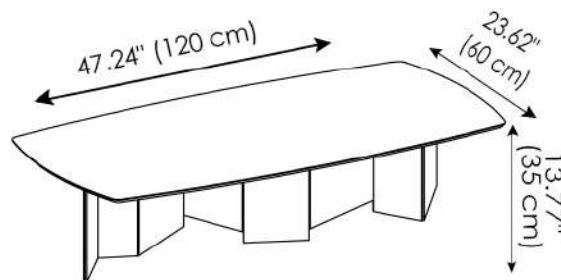

### Metropolis Ceramic Top Coffee Table 120