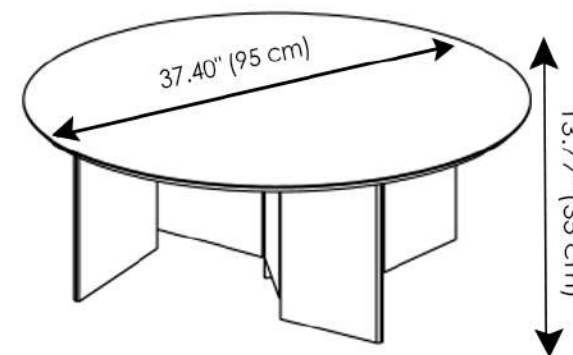

Metropolis Ceramic Top Round Coffee Table

MATERIALS

- Glass
- Ceramic

Glass FINISH THICKNESS

- 0.47/0.51" (12 / 13 mm)