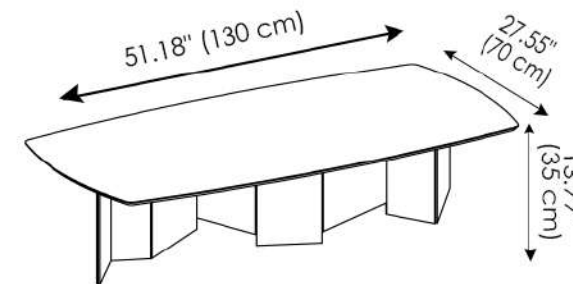

Metropolis Ceramic Top Coffee Table 130