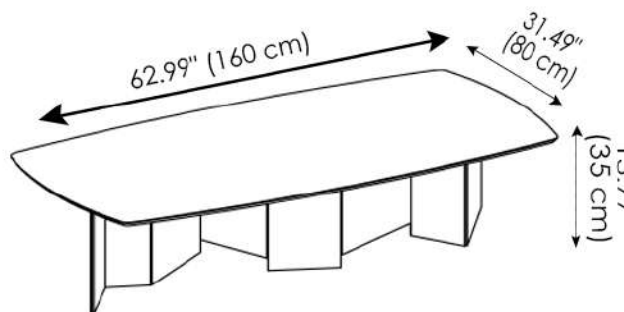

Metropolis Ceramic Top Coffee Table 160