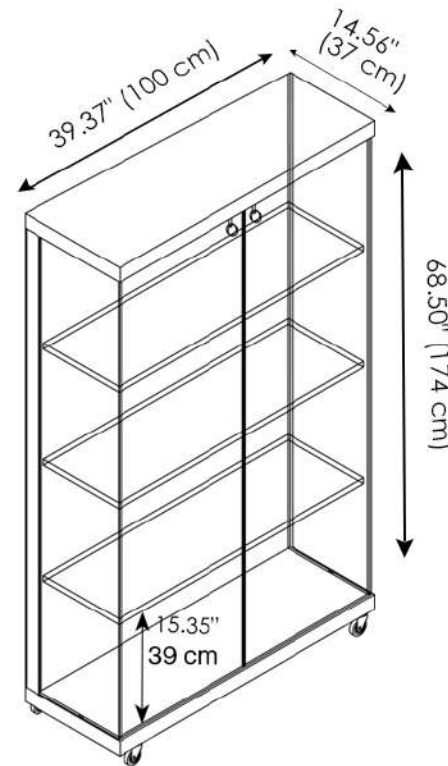

Lacquered White Matte

Lacquered Black Matte

MATERIALS

- Glass
- Wood

GLASS THICKNESS

- 3.14/4.72" (8 mm/12mm)

Medora Grande

Medora Piccola