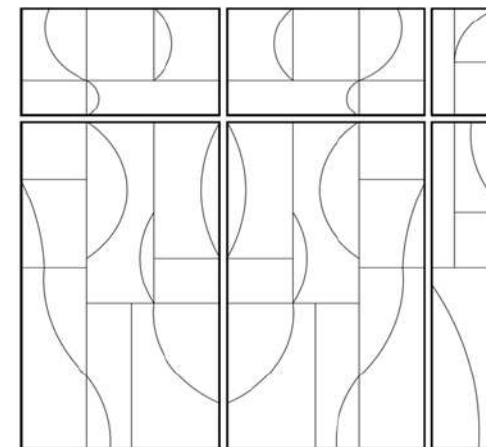

Structure Finish - Wood

Lacquered Matte Black

MATERIALS

- Mirror
- Wood

Maybe Mirror Comp. 1 (M10+M3)

Width: 47.24" (120 cm)
Depth: 1.18" (3 cm)
Height: 35.43" (90 cm)

Maybe Mirror Comp. 2 (M9+M10)

Width: 70.86" (180 cm)
Depth: 1.18" (3 cm)
Height: 35.43" (90 cm)

Maybe Mirror Comp. 3 (M7+M11)

Width: 35.43" (90 cm)
Depth: 1.18" (3 cm)
Height: 94.48" (240 cm)

**Maybe Mirror Comp. 4
(M1+M7+M8+M2+M5+M11+M12+M6)**

Width: 94.48" (240 cm)
Depth: 1.18" (3 cm)
Height: 94.48" (240 cm)

Maybe Mirror Comp. 5 (M7+M8+M1+M11+M12+M5)

Width: 85.04" (216 cm)
Depth: 1.18" (3 cm)
Height: 95.66" (243 cm)