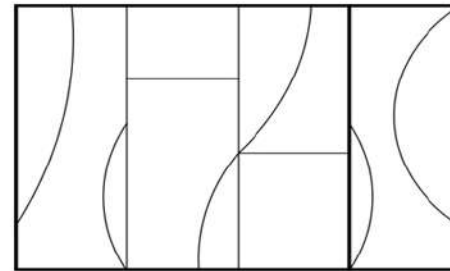

Structure Finish - Wood

Lacquered Matte Black

MATERIALS

- Mirror
- Wood

Maybe Mirror Comp. 1 (M10+M3)

Width: 47.24" (120 cm)
Depth: 1.18" (3 cm)
Height: 35.43" (90 cm)

Maybe Mirror Comp. 2 (M9+M10)

Width: 70.86" (180 cm)
Depth: 1.18" (3 cm)
Height: 35.43" (90 cm)

Maybe Mirror Comp. 3 (M7+M11)

Width: 35.43" (90 cm)
Depth: 1.18" (3 cm)
Height: 94.48" (240 cm)

**Maybe Mirror Comp. 4
(M1+M7+M8+M2+M5+M11+M12+M6)**

Width: 94.48" (240 cm)
Depth: 1.18" (3 cm)
Height: 94.48" (240 cm)

Maybe Mirror Comp. 5 (M7+M8+M1+M11+M12+M5)

Width: 85.04" (216 cm)
Depth: 1.18" (3 cm)
Height: 95.66" (243 cm)