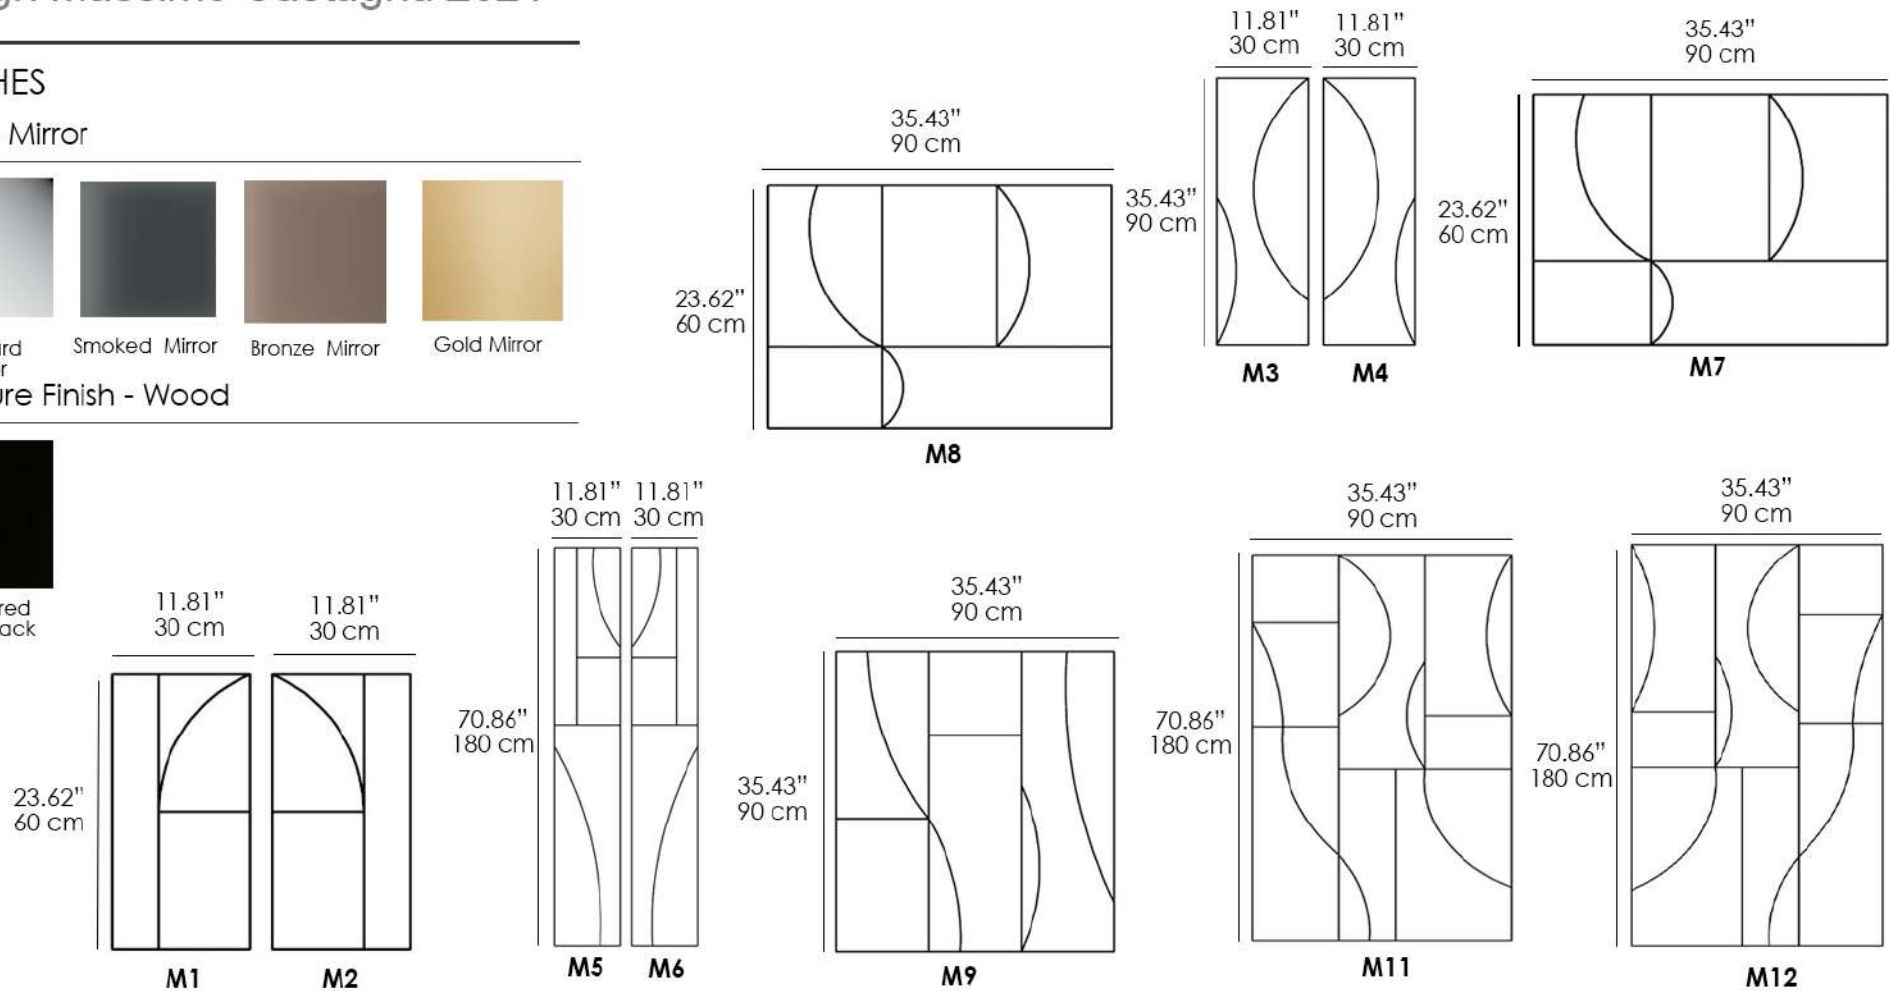

Structure Finish - Wood

Lacquered Matte Black

MATERIALS

- Mirror
- Wood

Maybe Mirror Comp. 1 (M10+M3)

Width: 47.24" (120 cm)
Depth: 1.18" (3 cm)
Height: 35.43" (90 cm)

Maybe Mirror Comp. 2 (M9+M10)

Width: 70.86" (180 cm)
Depth: 1.18" (3 cm)
Height: 35.43" (90 cm)

Maybe Mirror Comp. 3 (M7+M11)

Width: 35.43" (90 cm)
Depth: 1.18" (3 cm)
Height: 94.48" (240 cm)

**Maybe Mirror Comp. 4
(M1+M7+M8+M2+M5+M11+M12+M6)**

Width: 94.48" (240 cm)
Depth: 1.18" (3 cm)
Height: 94.48" (240 cm)

Maybe Mirror Comp. 5 (M7+M8+M1+M11+M12+M5)

Width: 85.04" (216 cm)
Depth: 1.18" (3 cm)
Height: 95.66" (243 cm)