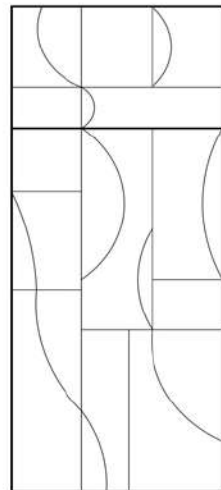

Structure Finish - Wood

Lacquered Matte Black

MATERIALS

- Mirror
- Wood

Maybe Mirror Comp. 1 (M10+M3)

Width: 47.24" (120 cm)
Depth: 1.18" (3 cm)
Height: 35.43" (90 cm)

Maybe Mirror Comp. 2 (M9+M10)

Width: 70.86" (180 cm)
Depth: 1.18" (3 cm)
Height: 35.43" (90 cm)

Maybe Mirror Comp. 3 (M7+M11)

Width: 35.43" (90 cm)
Depth: 1.18" (3 cm)
Height: 94.48" (240 cm)

**Maybe Mirror Comp. 4
(M1+M7+M8+M2+M5+M11+M12+M6)**

Width: 94.48" (240 cm)
Depth: 1.18" (3 cm)
Height: 94.48" (240 cm)

Maybe Mirror Comp. 5 (M7+M8+M1+M11+M12+M5)

Width: 85.04" (216 cm)
Depth: 1.18" (3 cm)
Height: 95.66" (243 cm)