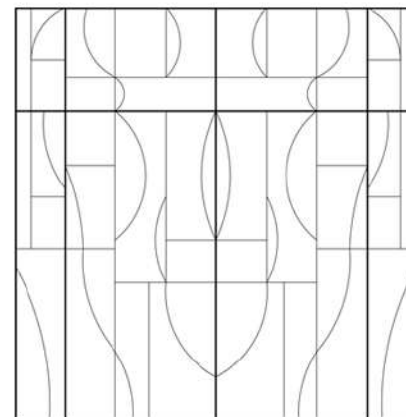

Structure Finish - Wood

Lacquered Matte Black

MATERIALS

- Mirror
- Wood

Maybe Mirror Comp. 1 (M10+M3)

Width: 47.24" (120 cm)
Depth: 1.18" (3 cm)
Height: 35.43" (90 cm)

Maybe Mirror Comp. 2 (M9+M10)

Width: 70.86" (180 cm)
Depth: 1.18" (3 cm)
Height: 35.43" (90 cm)

Maybe Mirror Comp. 3 (M7+M11)

Width: 35.43" (90 cm)
Depth: 1.18" (3 cm)
Height: 94.48" (240 cm)

**Maybe Mirror Comp. 4
(M1+M7+M8+M2+M5+M11+M12+M6)**

Width: 94.48" (240 cm)
Depth: 1.18" (3 cm)
Height: 94.48" (240 cm)

Maybe Mirror Comp. 5 (M7+M8+M1+M11+M12+M5)

Width: 85.04" (216 cm)
Depth: 1.18" (3 cm)
Height: 95.66" (243 cm)