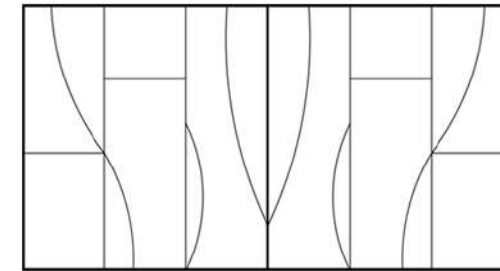

Structure Finish - Wood

Lacquered Matte Black

MATERIALS

- Mirror
- Wood

Maybe Mirror Comp. 1 (M10+M3)

Width: 47.24" (120 cm)
Depth: 1.18" (3 cm)
Height: 35.43" (90 cm)

Maybe Mirror Comp. 2 (M9+M10)

Width: 70.86" (180 cm)
Depth: 1.18" (3 cm)
Height: 35.43" (90 cm)

Maybe Mirror Comp. 3 (M7+M11)

Width: 35.43" (90 cm)
Depth: 1.18" (3 cm)
Height: 94.48" (240 cm)

**Maybe Mirror Comp. 4
(M1+M7+M8+M2+M5+M11+M12+M6)**

Width: 94.48" (240 cm)
Depth: 1.18" (3 cm)
Height: 94.48" (240 cm)

Maybe Mirror Comp. 5 (M7+M8+M1+M11+M12+M5)

Width: 85.04" (216 cm)
Depth: 1.18" (3 cm)
Height: 95.66" (243 cm)