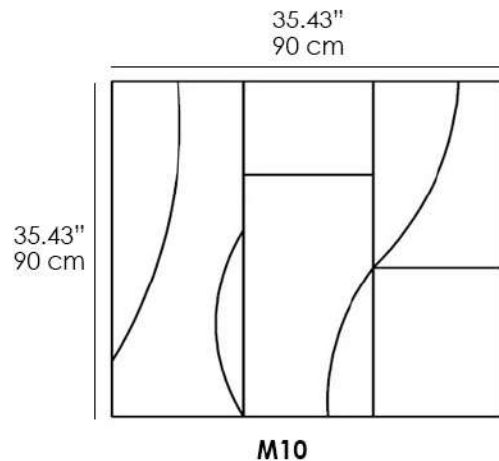

Structure Finish - Wood

Lacquered Matte Black

MATERIALS

- Mirror
- Wood

Maybe Mirror Comp. 1 (M10+M3)

Width: 47.24" (120 cm)
Depth: 1.18" (3 cm)
Height: 35.43" (90 cm)

Maybe Mirror Comp. 2 (M9+M10)

Width: 70.86" (180 cm)
Depth: 1.18" (3 cm)
Height: 35.43" (90 cm)

Maybe Mirror Comp. 3 (M7+M11)

Width: 35.43" (90 cm)
Depth: 1.18" (3 cm)
Height: 94.48" (240 cm)

**Maybe Mirror Comp. 4
(M1+M7+M8+M2+M5+M11+M12+M6)**

Width: 94.48" (240 cm)
Depth: 1.18" (3 cm)
Height: 94.48" (240 cm)

Maybe Mirror Comp. 5 (M7+M8+M1+M11+M12+M5)

Width: 85.04" (216 cm)
Depth: 1.18" (3 cm)
Height: 95.66" (243 cm)