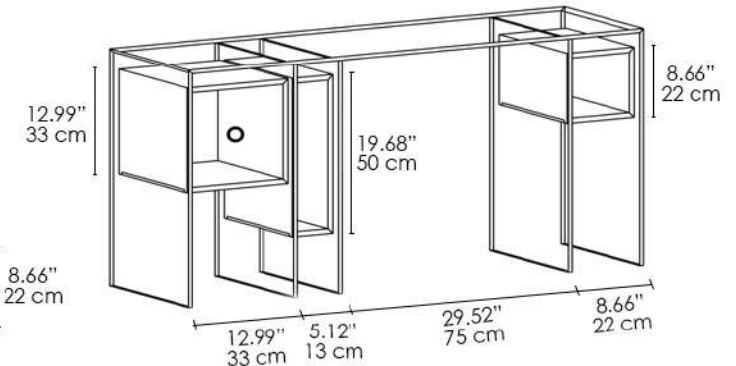

Eucalipto

Natural Oak

MATERIALS

- Glass
- Wood
- Mirror
- Polished Chrome

- Optional Countertop mirror
with base in polished chrome

C3

Optional set of 3 glove box
drawers, including black lacquered
wooden partition, in Eucalipto,
Siberian Ash or natural oak