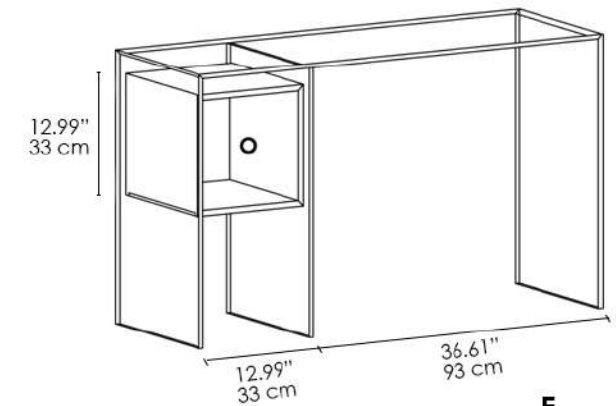

E

Optional hinged doors left
in finish Eucalipto, Siberian
Ash or natural oak
and internal glass shelf