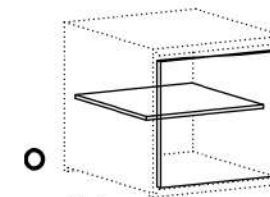

A1

Optional hinged doors left
in finish Eucalipto, Siberian
Ash or natural oak
and internal glass shelf