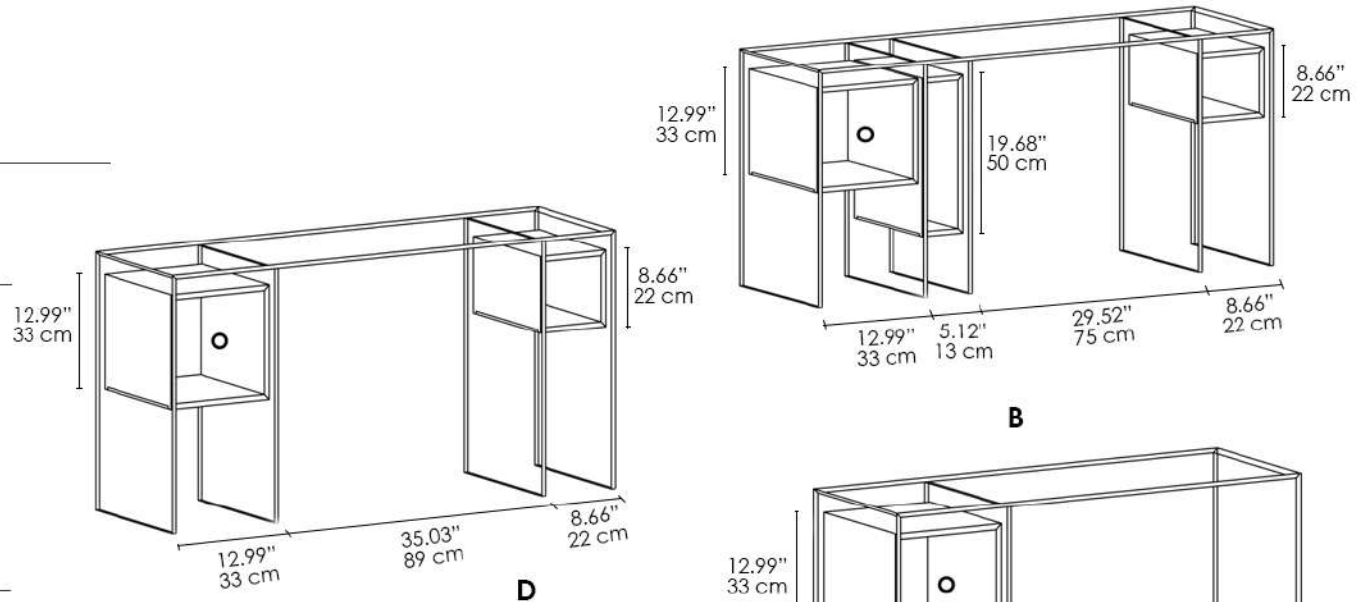

Eucalipto

Natural Oak

MATERIALS

- Glass
- Wood
- Mirror
- Polished Chrome

- Optional Countertop mirror
with base in polished chrome

C3

Optional set of 3 glove box
drawers, including black lacquered
wooden partition, in Eucalipto,
Siberian Ash or natural oak