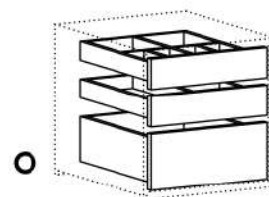

Eucalipto

Natural Oak

MATERIALS

- Glass
- Wood
- Mirror
- Polished Chrome

- Optional Countertop mirror
with base in polished chrome

C3

Optional set of 3 glove box
drawers, including black lacquered
wooden partition, in Eucalipto,
Siberian Ash or natural oak