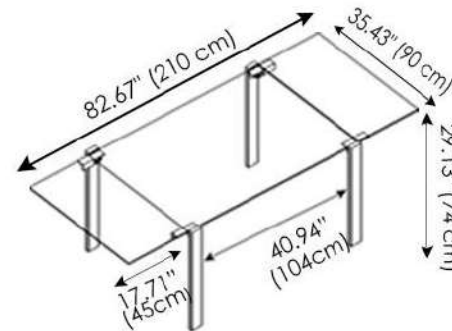

Livingstone Dining Table 160/260

Livingstone Extendable Dining Table

design Giulio Mancini 2006/2010

FINISHES

Top Finish

MATERIALS

- Glass
- Metal
- Chrome
- Wood
- Lacquered Metal
- Leather

GLASS THICKNESS

- 0.59/3.93" (15 mm/10mm)

Metal Leg Finish

Premium Metal Leg Finish

Leather Leg Finish

Livingstone Dining Table 120/210