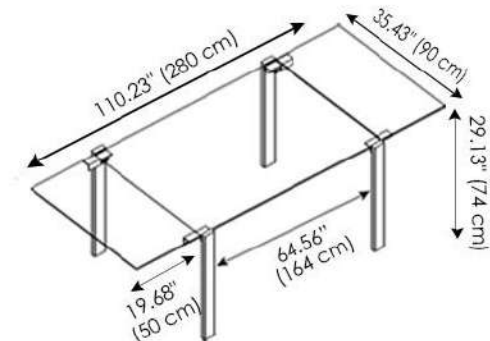

Livingstone Dining Table 120/210 Extra Wide