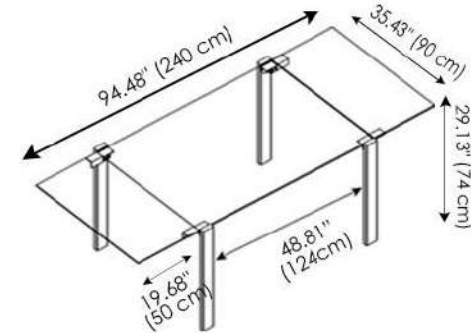

Livingstone Dining Table 180/280

Livingstone Dining Table 140/240