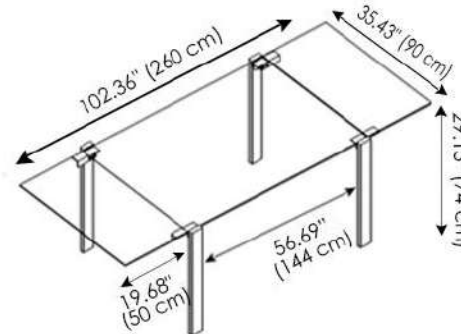

Livingstone Extendable Dining Table

design Giulio Mancini 2006/2010

FINISHES

Top Finish

MATERIALS

- Glass
- Metal
- Chrome
- Wood
- Lacquered Metal
- Leather

GLASS THICKNESS

- 0.59/3.93" (15 mm/10mm)

Metal Leg Finish

Premium Metal Leg Finish

Leather Leg Finish