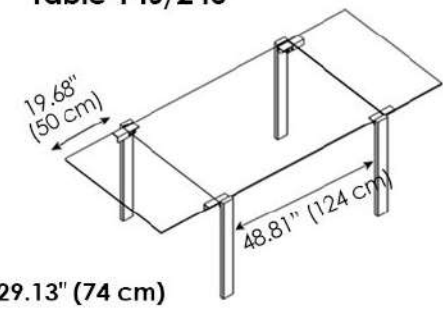

Wood Siberian Ash

Wood Eucalpto

Livingstone Dark Extending Dining Table 120/210

D 35.43" (90 cm) H 29.13" (74 cm)

Width: 47.24" (120 cm)

Extended Width: 82.67" (210 cm)

Livingstone Dark Extending Dining Table 140/240

Width: 55.11" (140 cm)

Extended Width: 94.48" (240 cm)

Livingstone Dark Extending Dining Table 160/260

D 35.43" (90 cm) H 29.13" (74 cm)

Width: 62.99" (160 cm)

Extended Width: 102.36" (260 cm)

Livingstone Dark Extending Dining Table 180/280

Width: 70.86" (180 cm)

Extended Width: 110.23" (280 cm)

Livingstone Dark Fixed Dining Table

Width: 47.24" (120 cm)

Width: 55.11" (140 cm)

Width: 62.99" (160 cm)

Width: 70.86" (180 cm)

D 35.43" (90 cm) H 29.13" (74 cm)