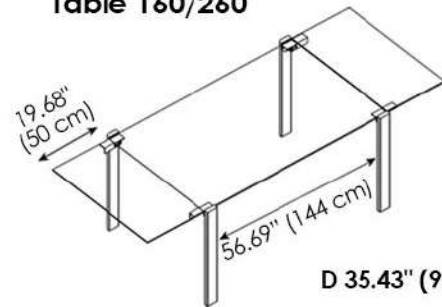

Wood Siberian Ash

Wood Eucalpto

Livingstone Dark Extending Dining Table 120/210

D 35.43" (90 cm) H 29.13" (74 cm)

Width: 47.24" (120 cm)

Extended Width: 82.67" (210 cm)

Livingstone Dark Extending Dining Table 140/240

Width: 55.11" (140 cm)

Extended Width: 94.48" (240 cm)

Livingstone Dark Extending Dining Table 160/260

D 35.43" (90 cm) H 29.13" (74 cm)

Width: 62.99" (160 cm)

Extended Width: 102.36" (260 cm)

Livingstone Dark Extending Dining Table 180/280

Width: 70.86" (180 cm)

Extended Width: 110.23" (280 cm)

Livingstone Dark Fixed Dining Table

Width: 47.24" (120 cm)

Width: 55.11" (140 cm)

Width: 62.99" (160 cm)

Width: 70.86" (180 cm)

D 35.43" (90 cm) H 29.13" (74 cm)