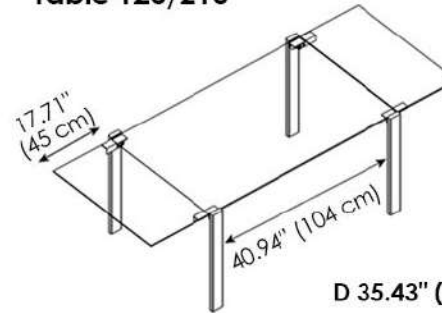

Wood Siberian Ash

Wood Eucalpto

Livingstone Dark Extending Dining Table 120/210

D 35.43" (90 cm) H 29.13" (74 cm)

Width: 47.24" (120 cm)

Extended Width: 82.67" (210 cm)

Livingstone Dark Extending Dining Table 140/240

Width: 55.11" (140 cm)

Extended Width: 94.48" (240 cm)

Livingstone Dark Extending Dining Table 160/260

D 35.43" (90 cm) H 29.13" (74 cm)

Width: 62.99" (160 cm)

Extended Width: 102.36" (260 cm)

Livingstone Dark Extending Dining Table 180/280

Width: 70.86" (180 cm)

Extended Width: 110.23" (280 cm)

Livingstone Dark Fixed Dining Table

Width: 47.24" (120 cm)

Width: 55.11" (140 cm)

Width: 62.99" (160 cm)

Width: 70.86" (180 cm)

D 35.43" (90 cm) H 29.13" (74 cm)