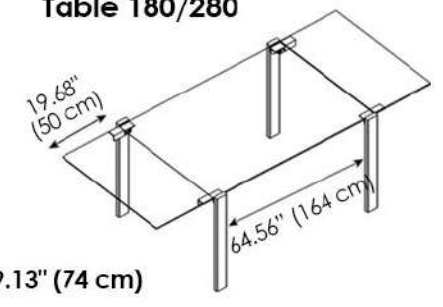

Wood Siberian Ash

Wood Eucalpto

Livingstone Dark Extending Dining Table 120/210

D 35.43" (90 cm) H 29.13" (74 cm)

Width: 47.24" (120 cm)

Extended Width: 82.67" (210 cm)

Livingstone Dark Extending Dining Table 140/240

Width: 55.11" (140 cm)

Extended Width: 94.48" (240 cm)

Livingstone Dark Extending Dining Table 160/260

D 35.43" (90 cm) H 29.13" (74 cm)

Width: 62.99" (160 cm)

Extended Width: 102.36" (260 cm)

Livingstone Dark Extending Dining Table 180/280

Width: 70.86" (180 cm)

Extended Width: 110.23" (280 cm)

Livingstone Dark Fixed Dining Table

Width: 47.24" (120 cm)

Width: 55.11" (140 cm)

Width: 62.99" (160 cm)

Width: 70.86" (180 cm)

D 35.43" (90 cm) H 29.13" (74 cm)