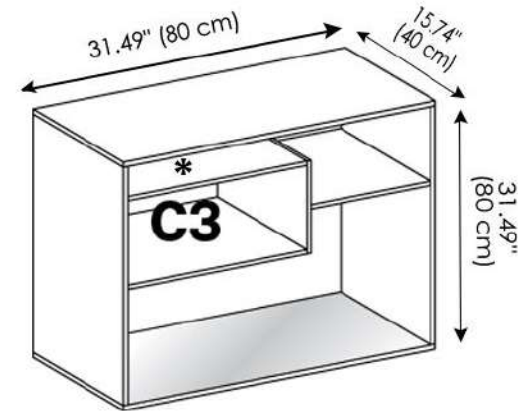

Liber Console

design Luca Papini 2015/2019

FINISHES

Glass Finish

Optional Drawer Finish

Optional Privacy Finish For Drawer Compartment Top

Glass

MATERIALS

- Glass
- Leather
- Lacquered Wood
- Wood
- Gunmetal

* Optional Privacy Finish

Optional Large Drawer