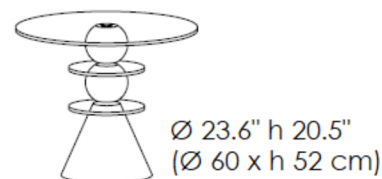

Il paese delle meraviglie

design Paolo Lomazzi 2018

MODELS - SMALL SIDE & COFFE TABLES

MATERIALS

- Disks in clear & smoked glass
- Spheres & cone in neutral or colored molded glass

GLASS THICKNESS

- 3/8" (10 mm)

Turchina

Cenerentola

Maramao

Marameo

Alice alta

Alice bassa