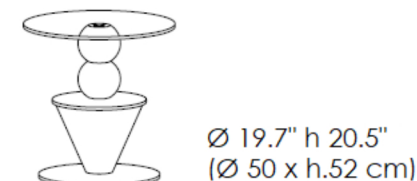

Il paese delle meraviglie

design Paolo Lomazzi 2018

MODELS - SMALL SIDE & COFFE TABLES

MATERIALS

- Disks in clear & smoked glass
- Spheres & cone in neutral or colored molded glass

GLASS THICKNESS

- 3/8" (10 mm)

Turchina

Cenerentola

Maramao

Marameo

Alice alta

Alice bassa