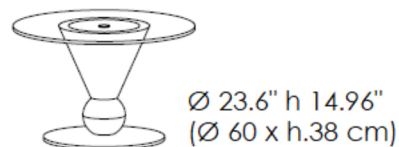

Il paese delle meraviglie

design Paolo Lomazzi 2018

MODELS - SMALL SIDE & COFFE TABLES

MATERIALS

- Disks in clear & smoked glass
- Spheres & cone in neutral or colored molded glass

GLASS THICKNESS

- 3/8" (10 mm)

Turchina

Cenerentola

Maramao

Marameo

Alice alta

Alice bassa