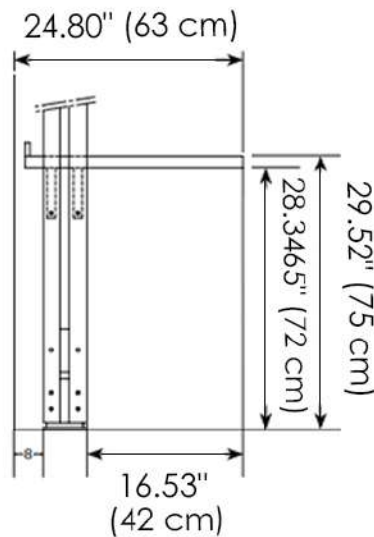

Hemingway Bookcase W/ TV Unit

Shelves And Beams TV Storage Unit