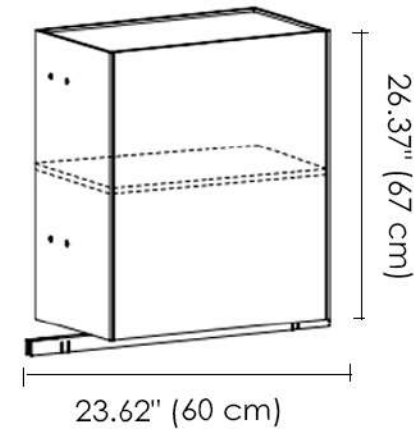

Horizontal TV Storage Unit

Wall version

Hemingway Bookcase W/ TV Unit

M3

M4

Uprights available in custom size from minimum 137cm to maximum 330cm

- 113.7" (289 cm) - 129.9" (330 cm)
- 98.81" (251 cm) - 113.3" (288 cm)
- 83.85" (213 cm) - 98.42" (250 cm)
- 68.89" (175 cm) - 83.46" (212 cm)
- 53.93" (137 cm) - 68.50" (174 cm)

Wall version

The bookcase with ceiling fixing is always supplied with custom uprights, from a minimum of 222 cm height to maximum 330 cm

- 87.40" (222 cm) - 101.96" (259 cm)
- 102.36" (260 cm) - 116.92" (297 cm)
- 117.32" (298 cm) - 129.92" (230 cm)

Ceiling mounted version

C1

C2

C3

C4

C5

Flap Door Storage Unit

Hemingway Bookcase W/ TV Unit

R1

R2

Shelves and Beams

S2

Desk

R3

Shelves And Beams TV Storage Unit

C6