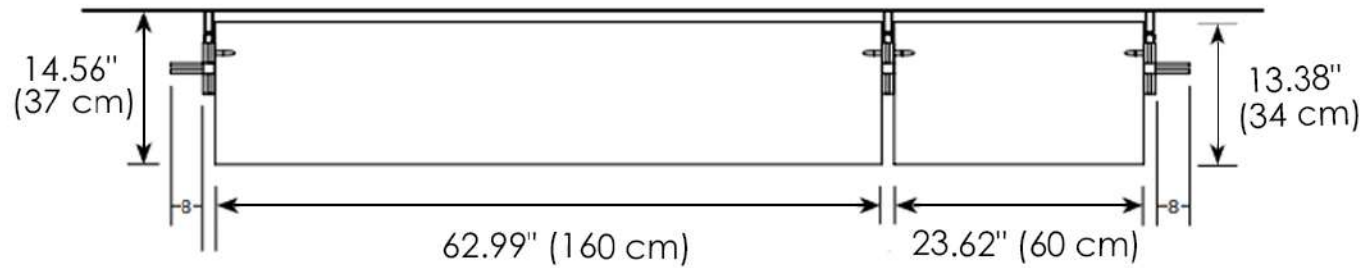

Hemingway Bookcase W/ TV Unit

TV Module