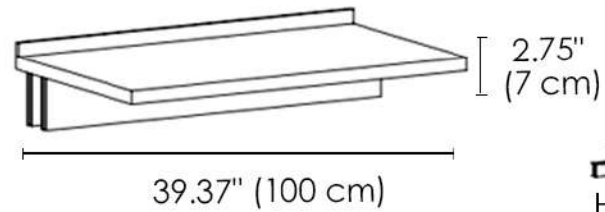

Ceiling mounted version

C3