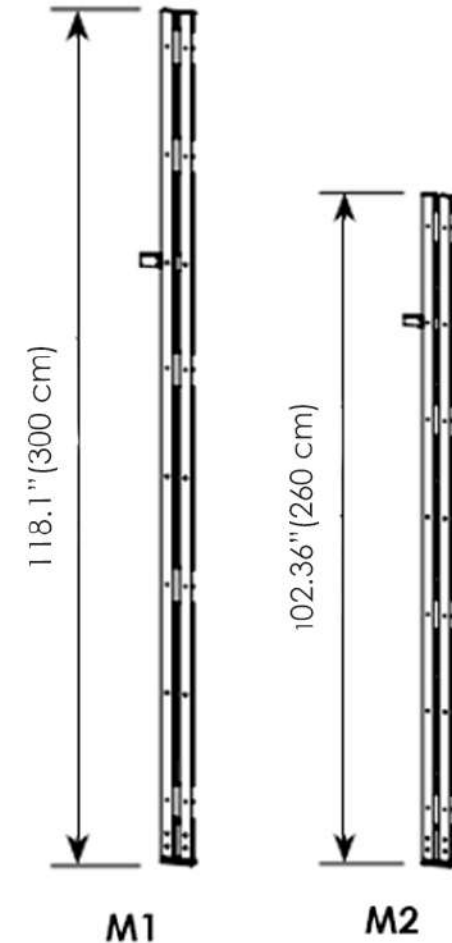

Horizontal TV Storage Unit

Wall version

Hemingway Bookcase W/ TV Unit

M3

M4

Uprights available in custom size from minimum 137cm to maximum 330cm

- 113.7" (289 cm) - 129.9" (330 cm)
- 98.81" (251 cm) - 113.3" (288 cm)
- 83.85" (213 cm) - 98.42" (250 cm)
- 68.89" (175 cm) - 83.46" (212 cm)
- 53.93" (137 cm) - 68.50" (174 cm)