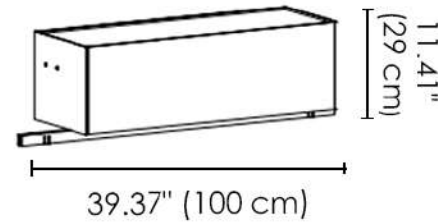

Hemingway Bookcase W/ TV Unit

M4

Uprights available in custom size from minimum 137cm to maximum 330cm

- 113.7" (289 cm) - 129.9" (330 cm)
- 98.81" (251 cm) - 113.3" (288 cm)
- 83.85" (213 cm) - 98.42" (250 cm)
- 68.89" (175 cm) - 83.46" (212 cm)
- 53.93" (137 cm) - 68.50" (174 cm)

Wall version

The bookcase with ceiling fixing is always supplied with custom uprights, from a minimum of 222 cm height to maximum 330 cm

- 87.40" (222 cm) - 101.96" (259 cm)
- 102.36" (260 cm) - 116.92" (297 cm)
- 117.32" (298 cm) - 129.92" (230 cm)

C1