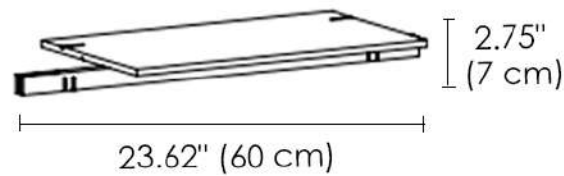

Hemingway Bookcase W/ TV Unit

R1