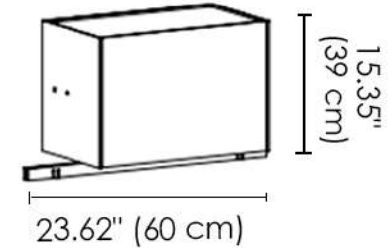

Hemingway Bookcase W/ TV Unit

M4

Uprights available in custom size from minimum 137cm to maximum 330cm

- 113.7" (289 cm) - 129.9" (330 cm)
- 98.81" (251 cm) - 113.3" (288 cm)
- 83.85" (213 cm) - 98.42" (250 cm)
- 68.89" (175 cm) - 83.46" (212 cm)
- 53.93" (137 cm) - 68.50" (174 cm)

Wall version

The bookcase with ceiling fixing is always supplied with custom uprights, from a minimum of 222 cm height to maximum 330 cm

- 87.40" (222 cm) - 101.96" (259 cm)
- 102.36" (260 cm) - 116.92" (297 cm)
- 117.32" (298 cm) - 129.92" (230 cm)