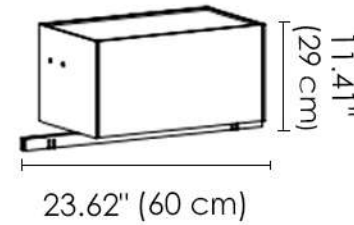

Hemingway Bookcase W/ TV Unit

M4

Uprights available in custom size from minimum 137cm to maximum 330cm

- 113.7" (289 cm) - 129.9" (330 cm)
- 98.81" (251 cm) - 113.3" (288 cm)
- 83.85" (213 cm) - 98.42" (250 cm)
- 68.89" (175 cm) - 83.46" (212 cm)
- 53.93" (137 cm) - 68.50" (174 cm)

Wall version

The bookcase with ceiling fixing is always supplied with custom uprights, from a minimum of 222 cm height to maximum 330 cm

- 87.40" (222 cm) - 101.96" (259 cm)
- 102.36" (260 cm) - 116.92" (297 cm)
- 117.32" (298 cm) - 129.92" (230 cm)