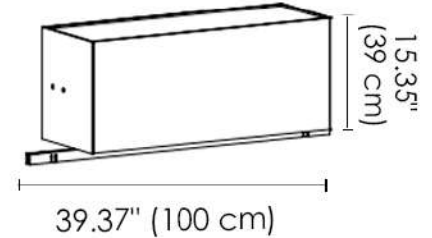

Horizontal TV Storage Unit

Wall version

Hemingway Bookcase W/ TV Unit

M3

M4

Uprights available in custom size from minimum 137cm to maximum 330cm

- 113.7" (289 cm) - 129.9" (330 cm)
- 98.81" (251 cm) - 113.3" (288 cm)
- 83.85" (213 cm) - 98.42" (250 cm)
- 68.89" (175 cm) - 83.46" (212 cm)
- 53.93" (137 cm) - 68.50" (174 cm)

Wall version

The bookcase with ceiling fixing is always supplied with custom uprights, from a minimum of 222 cm height to maximum 330 cm

- 87.40" (222 cm) - 101.96" (259 cm)
- 102.36" (260 cm) - 116.92" (297 cm)
- 117.32" (298 cm) - 129.92" (230 cm)

Ceiling mounted version

C1

C2

C3

C4

C5

Flap Door Storage Unit

Hemingway Bookcase W/ TV Unit