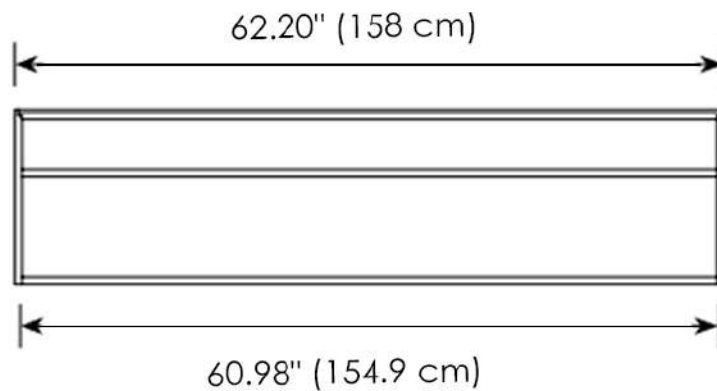

Horizontal TV Storage Unit

Wall version

Hemingway Bookcase W/ TV Unit

M3

M4

Uprights available in custom size from minimum 137cm to maximum 330cm

- 113.7" (289 cm) - 129.9" (330 cm)
- 98.81" (251 cm) - 113.3" (288 cm)
- 83.85" (213 cm) - 98.42" (250 cm)
- 68.89" (175 cm) - 83.46" (212 cm)
- 53.93" (137 cm) - 68.50" (174 cm)