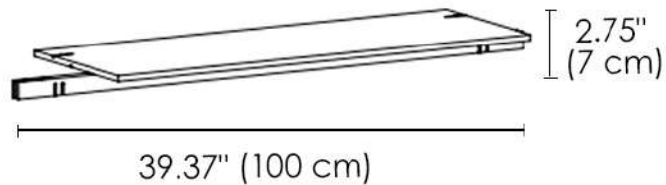

Hemingway Bookcase W/ TV Unit

Shelves And Beams TV Storage Unit