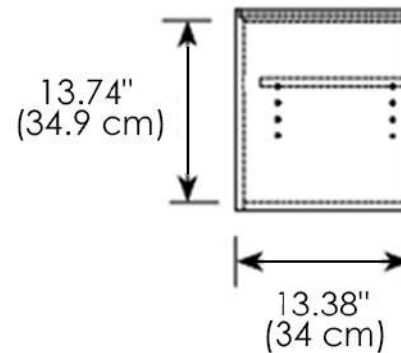

Horizontal TV Storage Unit

Wall version

Hemingway Bookcase W/ TV Unit

M3

M4

Uprights available in custom size from minimum 137cm to maximum 330cm

- 113.7" (289 cm) - 129.9" (330 cm)
- 98.81" (251 cm) - 113.3" (288 cm)
- 83.85" (213 cm) - 98.42" (250 cm)
- 68.89" (175 cm) - 83.46" (212 cm)
- 53.93" (137 cm) - 68.50" (174 cm)

Wall version

The bookcase with ceiling fixing is always supplied with custom uprights, from a minimum of 222 cm height to maximum 330 cm

- 87.40" (222 cm) - 101.96" (259 cm)
- 102.36" (260 cm) - 116.92" (297 cm)
- 117.32" (298 cm) - 129.92" (230 cm)