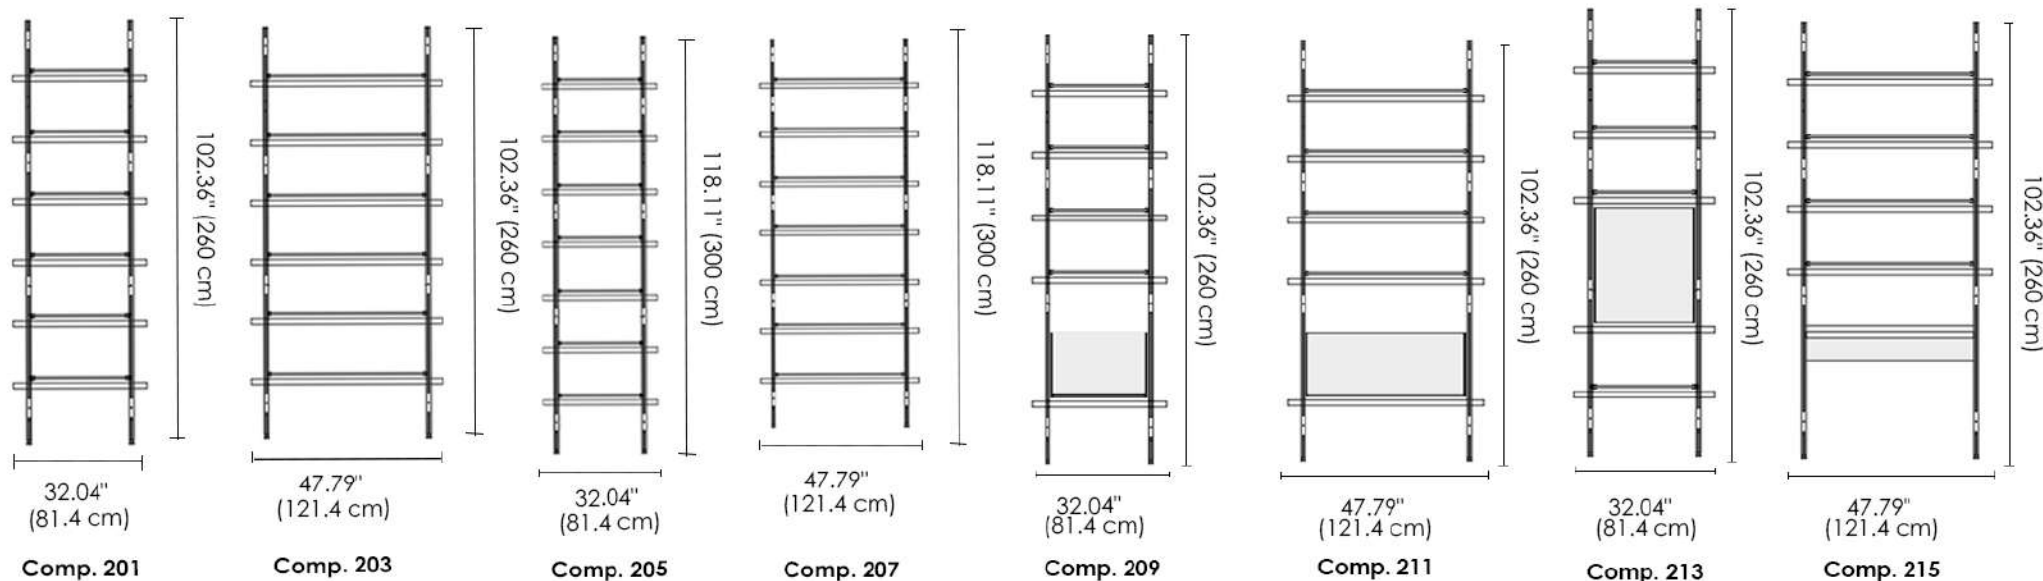

R2

Shelves and Beams

S2

Desk

C6

Horizontal TV Storage Unit

Hemingway Bookcase W/ TV Unit

Compositions