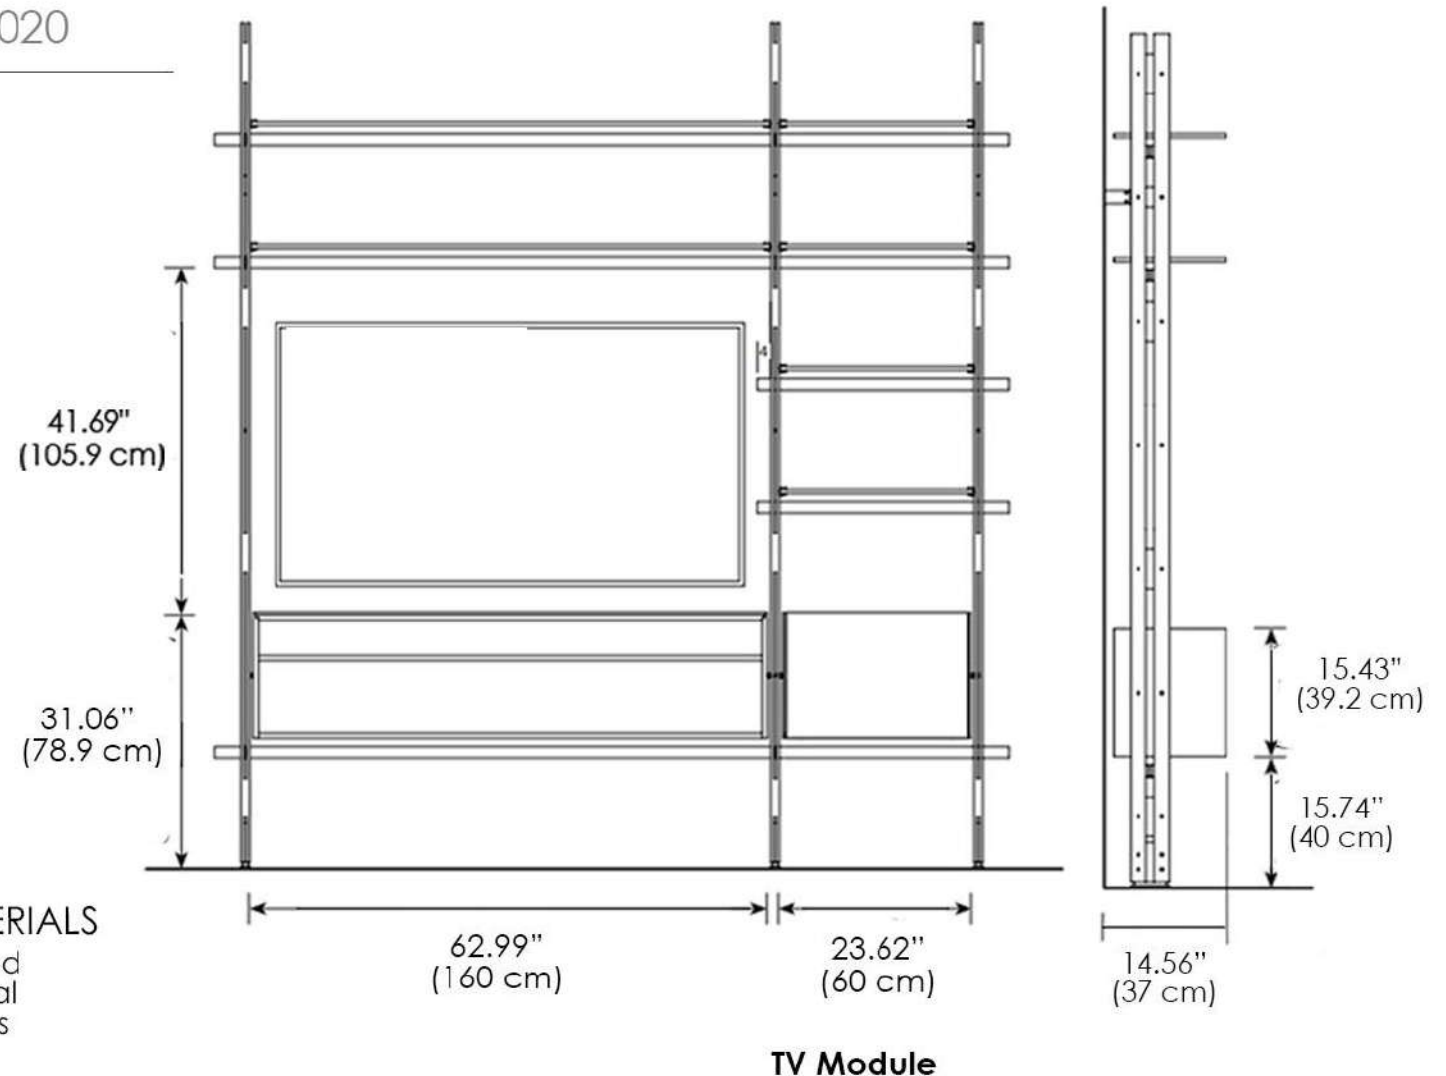

Hemingway Bookcase W/ TV Unit

design Massimo Castagna 2020

FINISHES

Structure Finish: Solid Wood

Insert & Support Finish: Metal

Shelves Finish: Glass

MATERIALS

- Wood
- Metal
- Glass