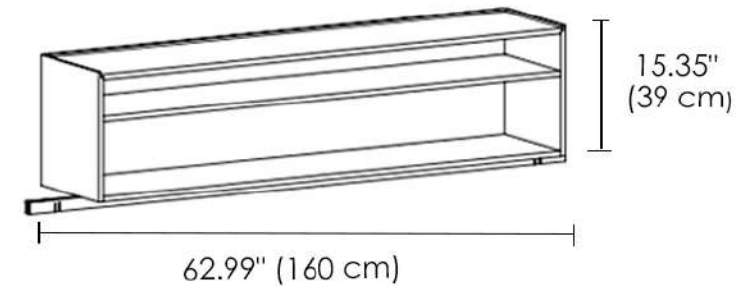

Horizontal TV Storage Unit

Wall version

Hemingway Bookcase W/ TV Unit

M3

M4

Uprights available in custom size from minimum 137cm to maximum 330cm

- 113.7" (289 cm) - 129.9" (330 cm)
- 98.81" (251 cm) - 113.3" (288 cm)
- 83.85" (213 cm) - 98.42" (250 cm)
- 68.89" (175 cm) - 83.46" (212 cm)
- 53.93" (137 cm) - 68.50" (174 cm)

Wall version

The bookcase with ceiling fixing is always supplied with custom uprights, from a minimum of 222 cm height to maximum 330 cm

- 87.40" (222 cm) - 101.96" (259 cm)
- 102.36" (260 cm) - 116.92" (297 cm)
- 117.32" (298 cm) - 129.92" (230 cm)

R1

R2

Shelves and Beams

S2

Desk

R3

Shelves And Beams TV Storage Unit

C6

Horizontal TV Storage Unit

Hemingway Bookcase W/ TV Unit

Compositions