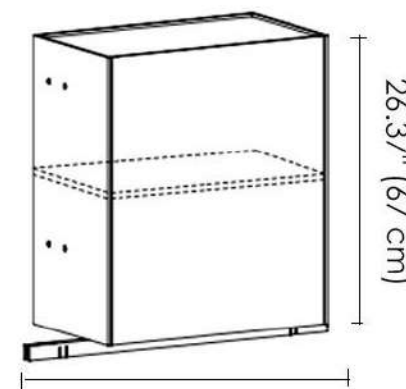

TV Module

Horizontal TV Storage Unit

Wall version

Hemingway Bookcase / Display Cabinet

M3

Uprights available in custom size from minimum 137cm to maximum 330cm

- 113.7" (289 cm) - 129.9" (330 cm)
- 98.81" (251 cm) - 113.3" (288 cm)
- 83.85" (213 cm) - 98.42" (250 cm)
- 68.89" (175 cm) - 83.46" (212 cm)
- 53.93" (137 cm) - 68.50" (174 cm)

Wall version

M4

Ceiling mounted version

The bookcase with ceiling fixing is always supplied with custom uprights, from a minimum of 222 cm height to maximum 330 cm

- 87.40" (222 cm) - 101.96" (259 cm)
- 102.36" (260 cm) - 116.92" (297 cm)
- 117.32" (298 cm) - 129.92" (230 cm)

23.62" (60 cm)

C1

23.62" (60 cm)

C2

39.37" (100 cm)

C3

39.37" (100 cm)

C4

23.62" (60 cm)

C5

Flap Door Storage Unit

Hemingway Bookcase / Display Cabinet

R1

R2

Shelves and Beams

S2