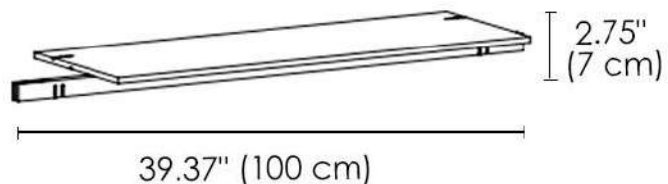

TV Module

Horizontal TV Storage Unit

Wall version

Hemingway Bookcase / Display Cabinet

M3

Uprights available in custom size from minimum 137cm to maximum 330cm

- 113.7" (289 cm) - 129.9" (330 cm)
- 98.81" (251 cm) - 113.3" (288 cm)
- 83.85" (213 cm) - 98.42" (250 cm)
- 68.89" (175 cm) - 83.46" (212 cm)
- 53.93" (137 cm) - 68.50" (174 cm)

23.62" (60 cm)

C1

23.62" (60 cm)

C2

39.37" (100 cm)

C3

39.37" (100 cm)

C4

23.62" (60 cm)

C5

Flap Door Storage Unit

Hemingway Bookcase / Display Cabinet

R1

R2

Shelves and Beams

S2

Desk

R3

Shelves And Beams TV Storage Unit

C6

Horizontal TV Storage Unit

Hemingway Bookcase / Display Cabinet

Compositions