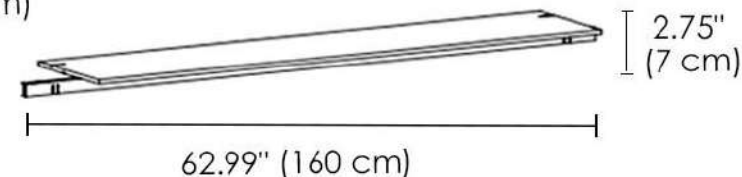

23.62" (60 cm)

C1

23.62" (60 cm)

C2

39.37" (100 cm)

C3

39.37" (100 cm)

C4

23.62" (60 cm)

C5

Flap Door Storage Unit

Hemingway Bookcase / Display Cabinet

R1

R2

Shelves and Beams

S2

Desk

R3

Shelves And Beams TV Storage Unit

C6

Horizontal TV Storage Unit

Hemingway Bookcase / Display Cabinet

Compositions