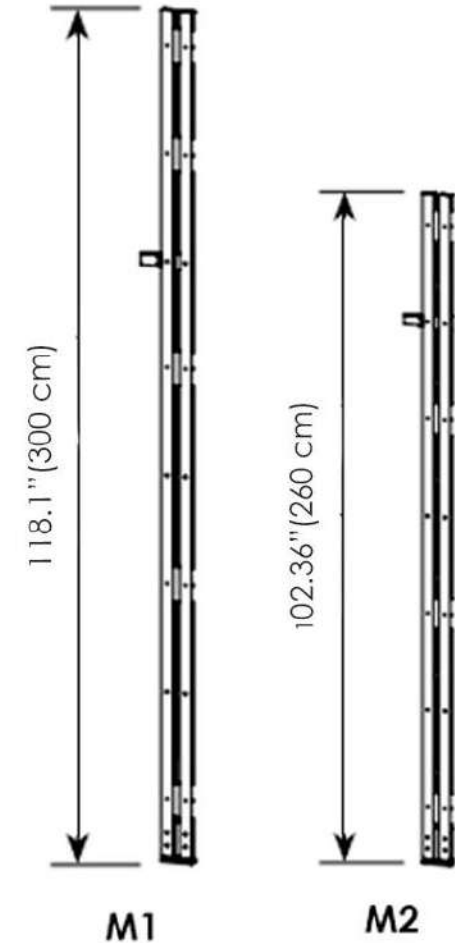

TV Module

Horizontal TV Storage Unit

Wall version

Hemingway Bookcase / Display Cabinet

M3

Uprights available in custom size from minimum 137cm to maximum 330cm

- 113.7" (289 cm) - 129.9" (330 cm)
- 98.81" (251 cm) - 113.3" (288 cm)
- 83.85" (213 cm) - 98.42" (250 cm)
- 68.89" (175 cm) - 83.46" (212 cm)
- 53.93" (137 cm) - 68.50" (174 cm)

23.62" (60 cm)

C1

23.62" (60 cm)

C2

39.37" (100 cm)

C3

39.37" (100 cm)

C4