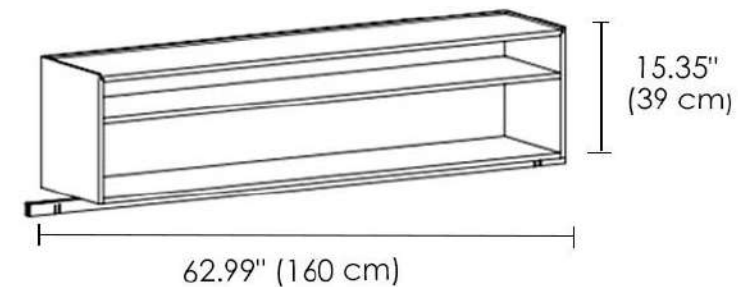

TV Module

Horizontal TV Storage Unit

Wall version

Hemingway Bookcase / Display Cabinet

M3

Uprights available in custom size from minimum 137cm to maximum 330cm

- 113.7" (289 cm) - 129.9" (330 cm)
- 98.81" (251 cm) - 113.3" (288 cm)
- 83.85" (213 cm) - 98.42" (250 cm)
- 68.89" (175 cm) - 83.46" (212 cm)
- 53.93" (137 cm) - 68.50" (174 cm)

Wall version

M4

Ceiling mounted version

The bookcase with ceiling fixing is always supplied with custom uprights, from a minimum of 222 cm height to maximum 330 cm

- 87.40" (222 cm) - 101.96" (259 cm)
- 102.36" (260 cm) - 116.92" (297 cm)
- 117.32" (298 cm) - 129.92" (230 cm)

23.62" (60 cm)

C5

Flap Door Storage Unit

Hemingway Bookcase / Display Cabinet

R1

R2

Shelves and Beams

S2

Desk

R3

Shelves And Beams TV Storage Unit

C6

Horizontal TV Storage Unit

Hemingway Bookcase / Display Cabinet

Compositions