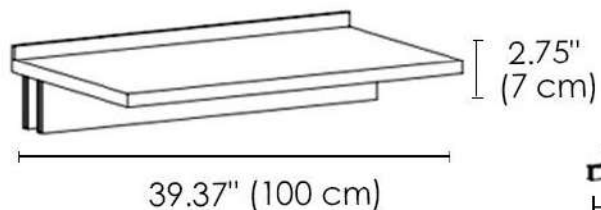

TV Module

Horizontal TV Storage Unit

Wall version

Hemingway Bookcase / Display Cabinet

M3

Uprights available in custom size from minimum 137cm to maximum 330cm

- 113.7" (289 cm) - 129.9" (330 cm)
- 98.81" (251 cm) - 113.3" (288 cm)
- 83.85" (213 cm) - 98.42" (250 cm)
- 68.89" (175 cm) - 83.46" (212 cm)
- 53.93" (137 cm) - 68.50" (174 cm)

23.62" (60 cm)

C1

23.62" (60 cm)

C2

39.37" (100 cm)

C3

39.37" (100 cm)

C4

23.62" (60 cm)

C5

Flap Door Storage Unit

Hemingway Bookcase / Display Cabinet

R1

R2

Shelves and Beams

S2

Desk

R3

Shelves And Beams TV Storage Unit

C6

Horizontal TV Storage Unit

Hemingway Bookcase / Display Cabinet

Compositions