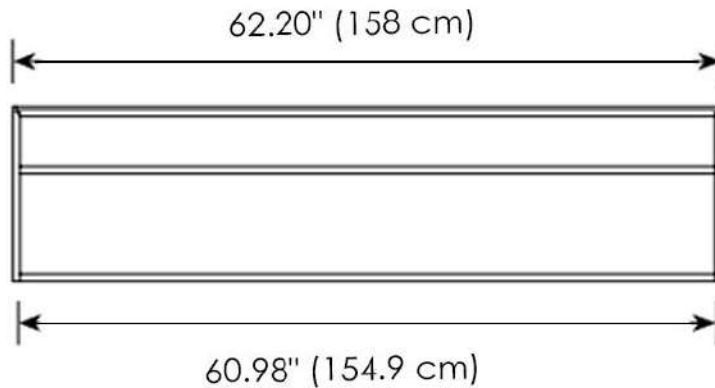

TV Module

Horizontal TV Storage Unit

Wall version

Hemingway Bookcase / Display Cabinet

M3

Uprights available in custom size from minimum 137cm to maximum 330cm

- 113.7" (289 cm) - 129.9" (330 cm)
- 98.81" (251 cm) - 113.3" (288 cm)
- 83.85" (213 cm) - 98.42" (250 cm)
- 68.89" (175 cm) - 83.46" (212 cm)
- 53.93" (137 cm) - 68.50" (174 cm)

23.62" (60 cm)

C1

23.62" (60 cm)

C2

39.37" (100 cm)

C3

39.37" (100 cm)

C4