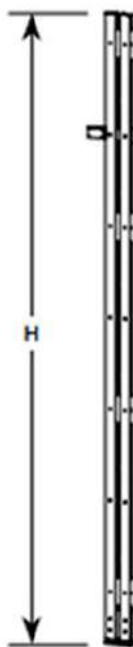

Polished
Gold

Shelves Finish: Glass

Extraclear Glass

Smoked Glass

MATERIALS

- Wood
- Metal
- Glass

TV Module

Hemingway Bookcase / Display Cabinet

TV Module

Horizontal TV Storage Unit

Wall version

Hemingway Bookcase / Display Cabinet

M3

Uprights available in custom size from minimum 137cm to maximum 330cm

- 113.7" (289 cm) - 129.9" (330 cm)
- 98.81" (251 cm) - 113.3" (288 cm)
- 83.85" (213 cm) - 98.42" (250 cm)
- 68.89" (175 cm) - 83.46" (212 cm)
- 53.93" (137 cm) - 68.50" (174 cm)

Wall version

M4

Ceiling mounted version

The bookcase with ceiling fixing is always supplied with custom uprights, from a minimum of 222 cm height to maximum 330 cm

- 87.40" (222 cm) - 101.96" (259 cm)
- 102.36" (260 cm) - 116.92" (297 cm)
- 117.32" (298 cm) - 129.92" (230 cm)

23.62" (60 cm)

C1

23.62" (60 cm)

C2

39.37" (100 cm)

C3

39.37" (100 cm)

C4