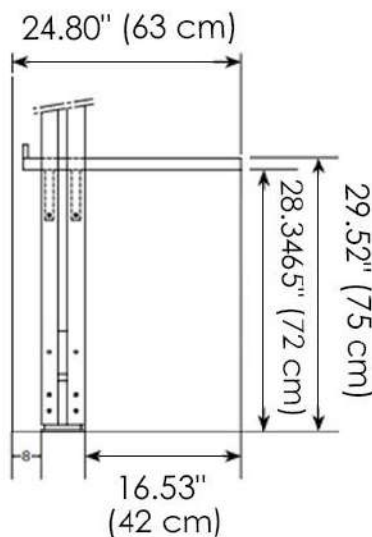

TV Module

Horizontal TV Storage Unit

Wall version

Hemingway Bookcase / Display Cabinet

M3

Uprights available in custom size from minimum 137cm to maximum 330cm

- 113.7" (289 cm) - 129.9" (330 cm)
- 98.81" (251 cm) - 113.3" (288 cm)
- 83.85" (213 cm) - 98.42" (250 cm)
- 68.89" (175 cm) - 83.46" (212 cm)
- 53.93" (137 cm) - 68.50" (174 cm)

23.62" (60 cm)

C1

23.62" (60 cm)

C2

39.37" (100 cm)

C3

39.37" (100 cm)

C4

23.62" (60 cm)

C5

Flap Door Storage Unit

Hemingway Bookcase / Display Cabinet

R1

R2

Shelves and Beams

S2

Desk

R3

Shelves And Beams TV Storage Unit

C6

Horizontal TV Storage Unit

Hemingway Bookcase / Display Cabinet

Compositions