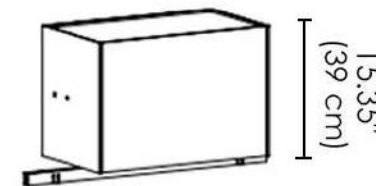

TV Module

Horizontal TV Storage Unit

Wall version

Hemingway Bookcase / Display Cabinet

M3

Uprights available in custom size from minimum 137cm to maximum 330cm

- 113.7" (289 cm) - 129.9" (330 cm)
- 98.81" (251 cm) - 113.3" (288 cm)
- 83.85" (213 cm) - 98.42" (250 cm)
- 68.89" (175 cm) - 83.46" (212 cm)
- 53.93" (137 cm) - 68.50" (174 cm)

Wall version

M4

Ceiling mounted version

The bookcase with ceiling fixing is always supplied with custom uprights, from a minimum of 222 cm height to maximum 330 cm

- 87.40" (222 cm) - 101.96" (259 cm)
- 102.36" (260 cm) - 116.92" (297 cm)
- 117.32" (298 cm) - 129.92" (230 cm)

23.62" (60 cm)

C1

23.62" (60 cm)

C2

39.37" (100 cm)

C3

39.37" (100 cm)

C4

23.62" (60 cm)

C5

Flap Door Storage Unit

Hemingway Bookcase / Display Cabinet

R1

R2

Shelves and Beams

S2