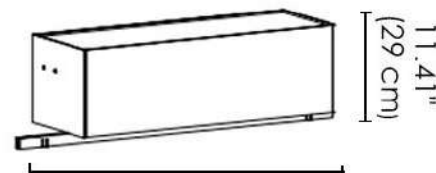

TV Module

Horizontal TV Storage Unit

Wall version

Hemingway Bookcase / Display Cabinet

M3

Uprights available in custom size from minimum 137cm to maximum 330cm

- 113.7" (289 cm) - 129.9" (330 cm)
- 98.81" (251 cm) - 113.3" (288 cm)
- 83.85" (213 cm) - 98.42" (250 cm)
- 68.89" (175 cm) - 83.46" (212 cm)
- 53.93" (137 cm) - 68.50" (174 cm)

Wall version

M4

Ceiling mounted version

The bookcase with ceiling fixing is always supplied with custom uprights, from a minimum of 222 cm height to maximum 330 cm

- 87.40" (222 cm) - 101.96" (259 cm)
- 102.36" (260 cm) - 116.92" (297 cm)
- 117.32" (298 cm) - 129.92" (230 cm)

23.62" (60 cm)

C1

23.62" (60 cm)

C2

39.37" (100 cm)

C3

39.37" (100 cm)

C4

23.62" (60 cm)

C5

Flap Door Storage Unit

Hemingway Bookcase / Display Cabinet

R1

R2

Shelves and Beams

S2