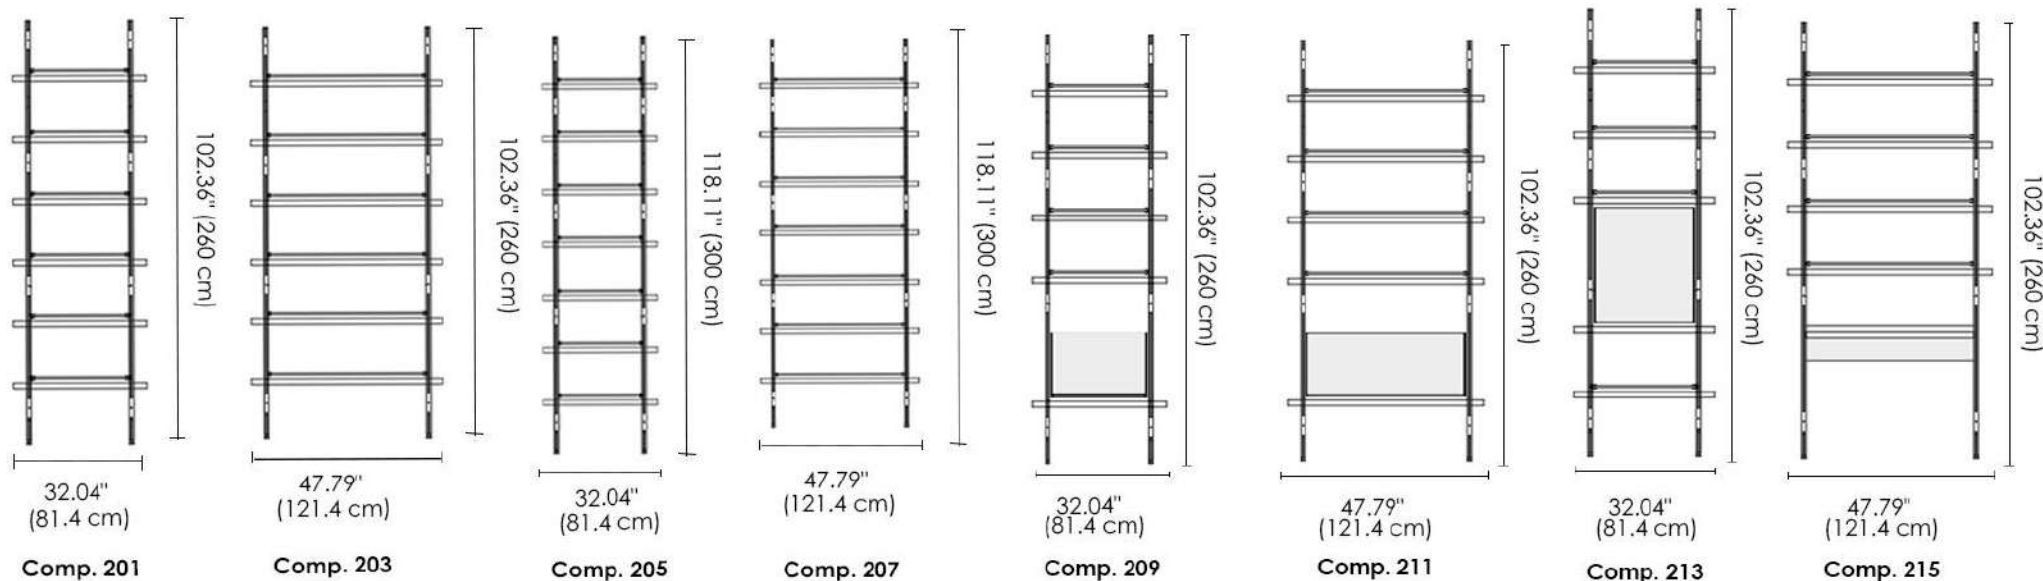

TV Module

Horizontal TV Storage Unit

Wall version

Hemingway Bookcase / Display Cabinet

M3

Uprights available in custom size from minimum 137cm to maximum 330cm

- 113.7" (289 cm) - 129.9" (330 cm)
- 98.81" (251 cm) - 113.3" (288 cm)
- 83.85" (213 cm) - 98.42" (250 cm)
- 68.89" (175 cm) - 83.46" (212 cm)
- 53.93" (137 cm) - 68.50" (174 cm)

23.62" (60 cm)

C1

23.62" (60 cm)

C2

39.37" (100 cm)

C3

39.37" (100 cm)

C4

23.62" (60 cm)

C5

Flap Door Storage Unit

Hemingway Bookcase / Display Cabinet

R1

R2

Shelves and Beams

S2

Desk

R3

Shelves And Beams TV Storage Unit

C6

Horizontal TV Storage Unit

Hemingway Bookcase / Display Cabinet

Compositions