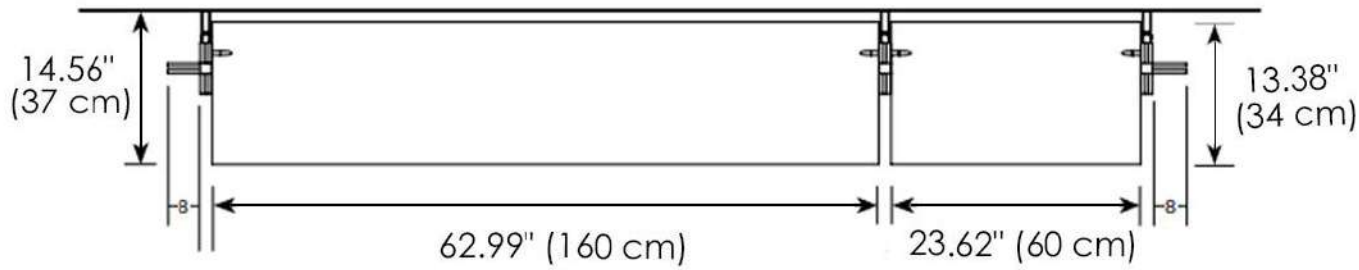

TV Module

Horizontal TV Storage Unit

Wall version

Hemingway Bookcase / Display Cabinet

M3

Uprights available in custom size from minimum 137cm to maximum 330cm

- 113.7" (289 cm) - 129.9" (330 cm)
- 98.81" (251 cm) - 113.3" (288 cm)
- 83.85" (213 cm) - 98.42" (250 cm)
- 68.89" (175 cm) - 83.46" (212 cm)
- 53.93" (137 cm) - 68.50" (174 cm)

Wall version

M4

Ceiling mounted version

The bookcase with ceiling fixing is always supplied with custom uprights, from a minimum of 222 cm height to maximum 330 cm

- 87.40" (222 cm) - 101.96" (259 cm)
- 102.36" (260 cm) - 116.92" (297 cm)
- 117.32" (298 cm) - 129.92" (230 cm)

23.62" (60 cm)

C1

23.62" (60 cm)

C2

39.37" (100 cm)

C3

39.37" (100 cm)

C4