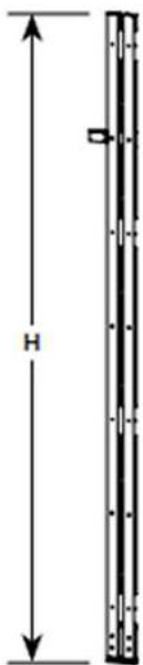

Polished
Gold

Shelves Finish: Glass

Extraclear Glass

Smoked Glass

MATERIALS

- Wood
- Metal
- Glass

TV Module

Hemingway Bookcase / Display Cabinet

TV Module

Horizontal TV Storage Unit

Wall version

Hemingway Bookcase / Display Cabinet

M3

Uprights available in custom size from minimum 137cm to maximum 330cm

- 113.7" (289 cm) - 129.9" (330 cm)
- 98.81" (251 cm) - 113.3" (288 cm)
- 83.85" (213 cm) - 98.42" (250 cm)
- 68.89" (175 cm) - 83.46" (212 cm)
- 53.93" (137 cm) - 68.50" (174 cm)

Wall version

M4

Ceiling mounted version

The bookcase with ceiling fixing is always supplied with custom uprights, from a minimum of 222 cm height to maximum 330 cm

- 87.40" (222 cm) - 101.96" (259 cm)
- 102.36" (260 cm) - 116.92" (297 cm)
- 117.32" (298 cm) - 129.92" (230 cm)

23.62" (60 cm)

C1

23.62" (60 cm)

C2

39.37" (100 cm)

C3

39.37" (100 cm)

C4