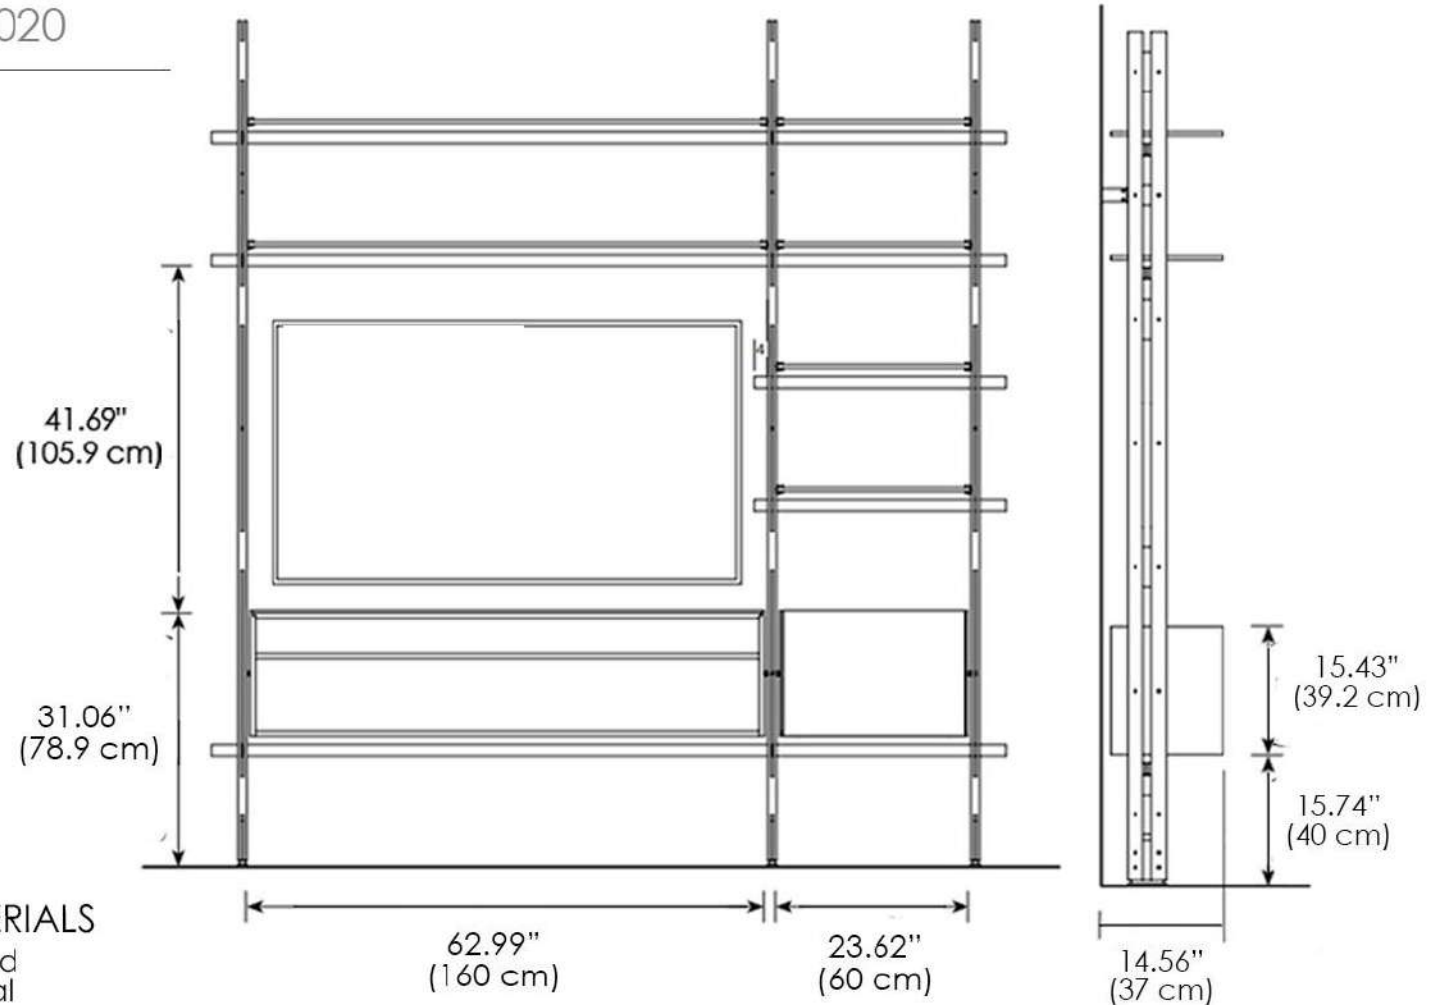

Hemingway Bookcase / Display Cabinet

design Massimo Castagna 2020

FINISHES

Structure Finish: Solid Wood

Insert & Support Finish: Metal

Shelves Finish: Glass

MATERIALS

- Wood
- Metal
- Glass

TV Module