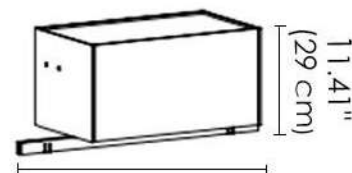

TV Module

Horizontal TV Storage Unit

Wall version

Hemingway Bookcase / Display Cabinet

M3

Uprights available in custom size from minimum 137cm to maximum 330cm

- 113.7" (289 cm) - 129.9" (330 cm)
- 98.81" (251 cm) - 113.3" (288 cm)
- 83.85" (213 cm) - 98.42" (250 cm)
- 68.89" (175 cm) - 83.46" (212 cm)
- 53.93" (137 cm) - 68.50" (174 cm)

Wall version

M4

Ceiling mounted version

The bookcase with ceiling fixing is always supplied with custom uprights, from a minimum of 222 cm height to maximum 330 cm

- 87.40" (222 cm) - 101.96" (259 cm)
- 102.36" (260 cm) - 116.92" (297 cm)
- 117.32" (298 cm) - 129.92" (230 cm)

23.62" (60 cm)

C1

23.62" (60 cm)

C2

39.37" (100 cm)

C3

39.37" (100 cm)

C4

23.62" (60 cm)

C5

Flap Door Storage Unit

Hemingway Bookcase / Display Cabinet

R1

R2

Shelves and Beams

S2