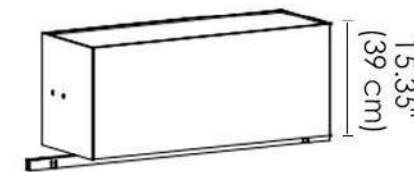

TV Module

Horizontal TV Storage Unit

Wall version

Hemingway Bookcase / Display Cabinet

M3

Uprights available in custom size from minimum 137cm to maximum 330cm

- 113.7" (289 cm) - 129.9" (330 cm)
- 98.81" (251 cm) - 113.3" (288 cm)
- 83.85" (213 cm) - 98.42" (250 cm)
- 68.89" (175 cm) - 83.46" (212 cm)
- 53.93" (137 cm) - 68.50" (174 cm)

Wall version

M4

Ceiling mounted version

The bookcase with ceiling fixing is always supplied with custom uprights, from a minimum of 222 cm height to maximum 330 cm

- 87.40" (222 cm) - 101.96" (259 cm)
- 102.36" (260 cm) - 116.92" (297 cm)
- 117.32" (298 cm) - 129.92" (230 cm)

23.62" (60 cm)

C1

23.62" (60 cm)

C2

39.37" (100 cm)

C3

39.37" (100 cm)

C4

23.62" (60 cm)

C5

Flap Door Storage Unit

Hemingway Bookcase / Display Cabinet

R1

R2

Shelves and Beams

S2