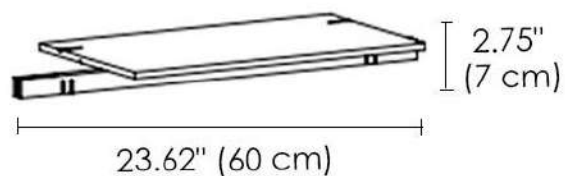

TV Module

Horizontal TV Storage Unit

Wall version

Hemingway Bookcase / Display Cabinet

M3

Uprights available in custom size from minimum 137cm to maximum 330cm

- 113.7" (289 cm) - 129.9" (330 cm)
- 98.81" (251 cm) - 113.3" (288 cm)
- 83.85" (213 cm) - 98.42" (250 cm)
- 68.89" (175 cm) - 83.46" (212 cm)
- 53.93" (137 cm) - 68.50" (174 cm)

Wall version

M4

Ceiling mounted version

The bookcase with ceiling fixing is always supplied with custom uprights, from a minimum of 222 cm height to maximum 330 cm

- 87.40" (222 cm) - 101.96" (259 cm)
- 102.36" (260 cm) - 116.92" (297 cm)
- 117.32" (298 cm) - 129.92" (230 cm)

23.62" (60 cm)

C1

23.62" (60 cm)

C2

39.37" (100 cm)

C3

39.37" (100 cm)

C4

23.62" (60 cm)

C5

Flap Door Storage Unit

Hemingway Bookcase / Display Cabinet

R1

R2

Shelves and Beams

S2