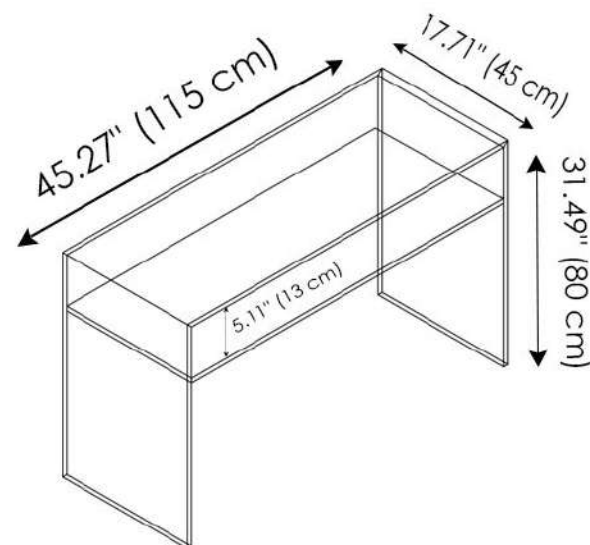

Gulliver 2 Console

design M. U.

FINISHES

Glass

MATERIALS

- Glass
- Wood
- Leather

GLASS THICKNESS

- 0.59/ 3.93" (15 mm/ 10 mm)

Optional Drawer

Wood Drawer

Leather Drawer

Gulliver Console