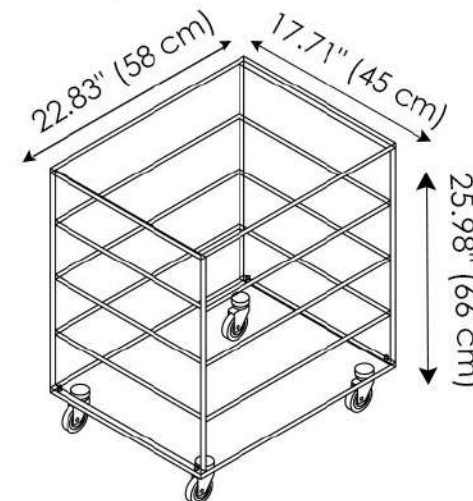

**Grattacielo Fix 4-Tier
Trolley 80**

**Grattacielo Fix 4-Tier
Trolley 58**