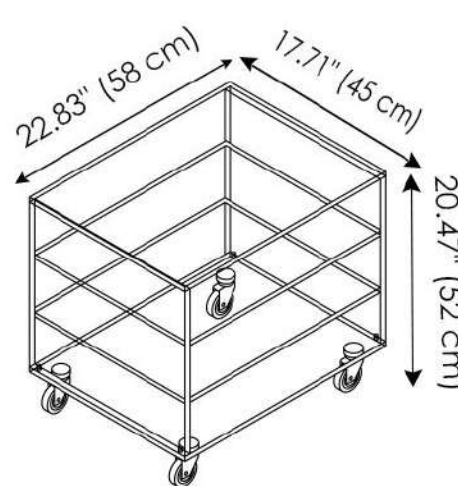

Optional Drawer

Wood Wenge

Wood Bleached

Wood Canaletto
Walnut

Leather Natural

Leather Black

Lacquered Wood
Matte Ral Color

**Grattacielo Fix 3-Tier
Trolley 58**