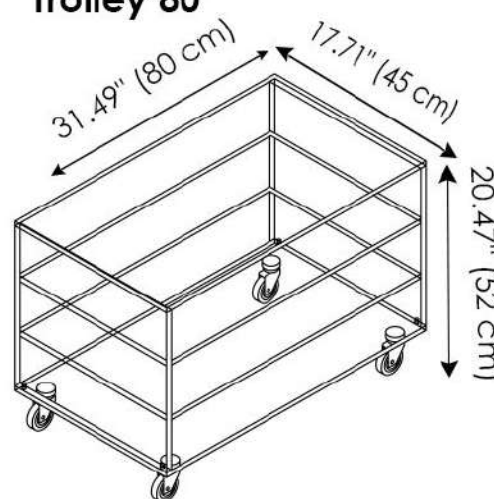

Grattacielo Fix Trolley

design Marco Gaudenzi 1991/1993

FINISHES

Glass

MATERIALS

- Glass
- Wood
- Lacquered Wood
- Leather

Optional Drawer