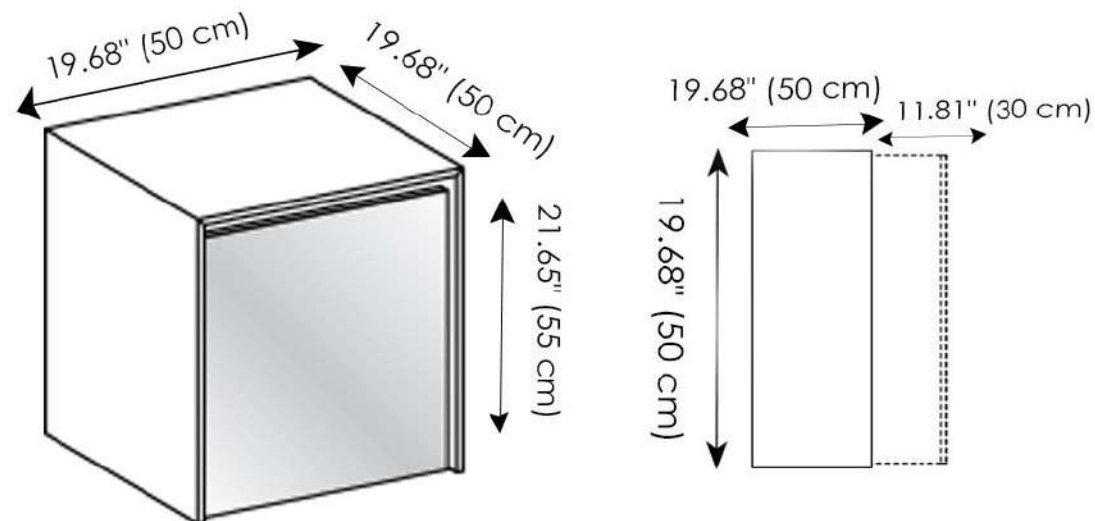

Smoked Mirror

Gotham Side Table 50

MATERIALS

- Glass
- Mirror
- Wood

GLASS THICKNESS

- 0.47" (12 mm)

Optional wireless battery charger