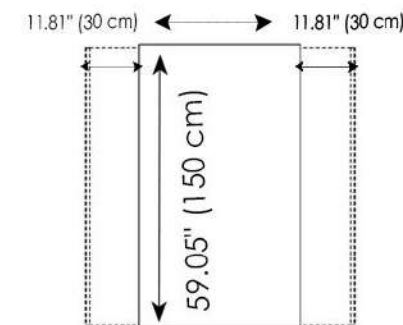

Gotham Coffee Table 150