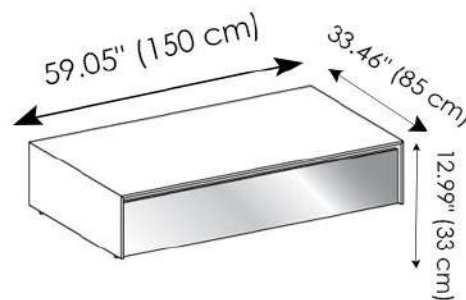

Gotham Coffee Table 150