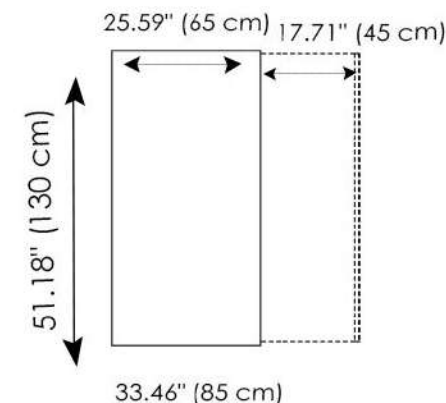

Gotham Coffee Table

design Leonardi & Marinelli 2015

FINISHES

Table Finish

Smoked Glass

Drawer Finish

Lacquered
Wood Black

Drawer Front Finish

Smoked Mirror

MATERIALS

- Glass
- Mirror
- Wood

GLASS THICKNESS

- 0.47" (12 mm)

Optional wireless battery charger

Gotham Coffee Table 130