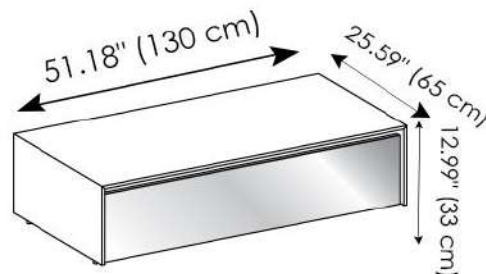

Gotham Coffee Table

design Leonardi & Marinelli 2015

FINISHES

Table Finish

Smoked Glass

Drawer Finish

Lacquered
Wood Black

Drawer Front Finish

Smoked Mirror

MATERIALS

- Glass
- Mirror
- Wood

GLASS THICKNESS

- 0.47" (12 mm)

Optional wireless battery charger

Gotham Coffee Table 130