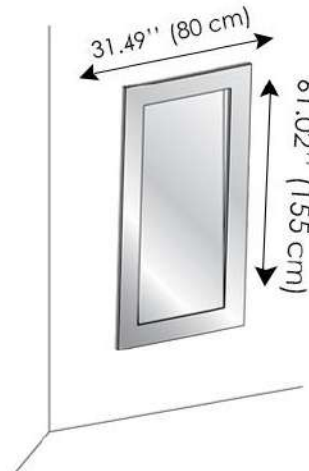

## Gerundio Wall & Floor Mirror

design G . T . Garattoni

Floor mirror made of a single mirror sheet, with an inclined frame.

### MATERIALS

- Mirror

### THICKNESS

- 0.31" (8 mm)

Gerundio Rectangular Wall Mirror 80

Gerundio Rectangular Wall Mirror 105

Gerundio Rectangular Wall Mirror 155

Gerundio Square Wall Mirror 240

Gerundio Square Wall Mirror 196

Gerundio Oval Wall Mirror 105