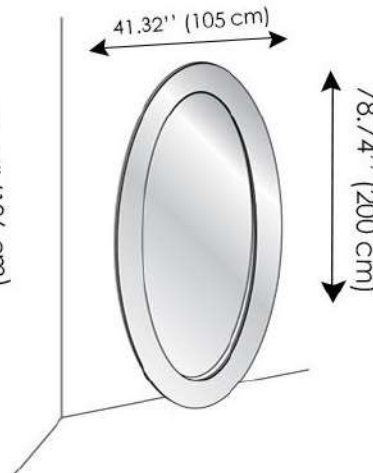

## Gerundio Wall & Floor Mirror

design G . T . Garattoni

Floor mirror made of a single mirror sheet, with an inclined frame.

### MATERIALS

- Mirror

### THICKNESS

- 0.31" (8 mm)

Gerundio Rectangular Wall Mirror 80

Gerundio Rectangular Wall Mirror 105

Gerundio Rectangular Wall Mirror 155

Gerundio Square Wall Mirror 240

Gerundio Square Wall Mirror 196

Gerundio Oval Wall Mirror 105