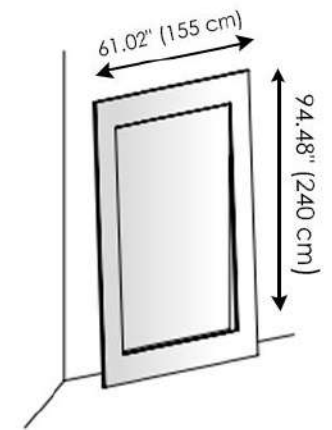

## Gerundio Wall & Floor Mirror

design G . T . Garattoni

Floor mirror made of a single mirror sheet, with an inclined frame.

### THICKNESS

- 0.31" (8 mm)

Gerundio Rectangular Wall Mirror 80

Gerundio Rectangular Wall Mirror 105

Gerundio Rectangular Wall Mirror 155

Gerundio Square Wall Mirror 240

Gerundio Square Wall Mirror 196

Gerundio Oval Wall Mirror 105