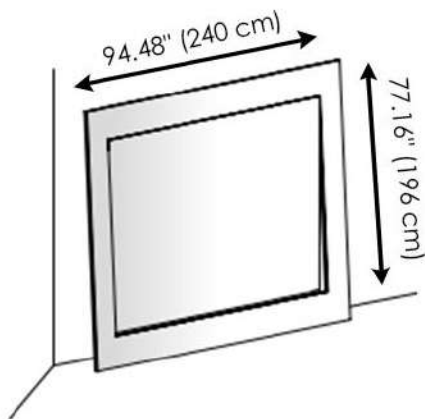

## Gerundio Wall & Floor Mirror

design G . T . Garattoni

Floor mirror made of a single mirror sheet, with an inclined frame.

### THICKNESS

- 0.31" (8 mm)

Gerundio Rectangular Wall Mirror 80

Gerundio Rectangular Wall Mirror 105

Gerundio Rectangular Wall Mirror 155

Gerundio Square Wall Mirror 240

Gerundio Square Wall Mirror 196

Gerundio Oval Wall Mirror 105