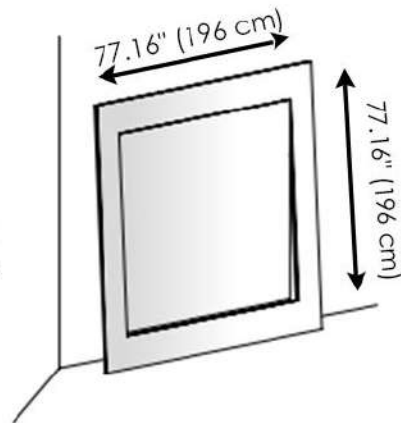

## Gerundio Wall & Floor Mirror

design G . T . Garattoni

Floor mirror made of a single mirror sheet, with an inclined frame.

### THICKNESS

- 0.31" (8 mm)

Gerundio Rectangular Wall Mirror 80

Gerundio Rectangular Wall Mirror 105

Gerundio Rectangular Wall Mirror 155

Gerundio Square Wall Mirror 240

Gerundio Square Wall Mirror 196

Gerundio Oval Wall Mirror 105