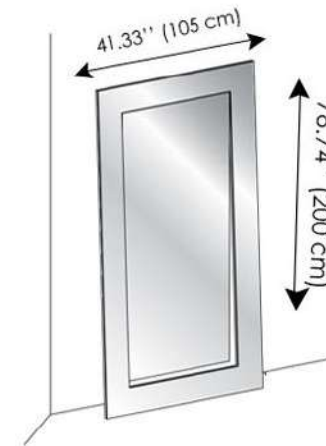

## Gerundio Wall & Floor Mirror

design G . T . Garattoni

Floor mirror made of a single mirror sheet, with an inclined frame.

### MATERIALS

- Mirror

### THICKNESS

- 0.31" (8 mm)

Gerundio Rectangular Wall Mirror 80

Gerundio Rectangular Wall Mirror 105

Gerundio Rectangular Wall Mirror 155

Gerundio Square Wall Mirror 240

Gerundio Square Wall Mirror 196

Gerundio Oval Wall Mirror 105