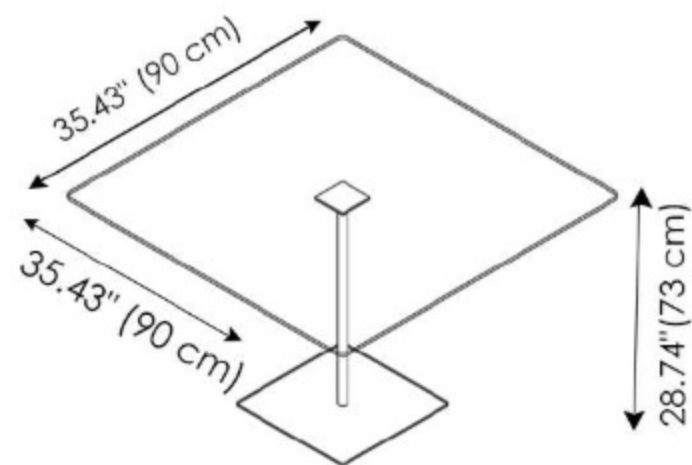

Farniente Square Bistro/Small Dining Table

design G.T. Garattoni 2005/2024

FINISHES

Glass Top

Clear
Glass

Extraclear
Glass

Smoked
Glass

Bronze
Glass

Metal Base

Polished
Chrome

Gunmetal

Champagne

MATERIALS

- Glass th. 0.47" (12 mm)
- Metal

Farniente Square Table 90