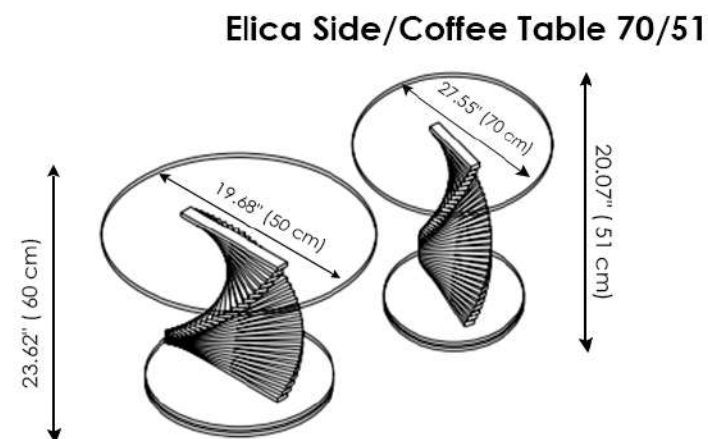

Elica Revolving Coffee & Side Table

design Isao Hosoe

FINISHES

Glass

Clear Glass

MATERIALS

- Glass

Elica Side/Coffee Table 50/60