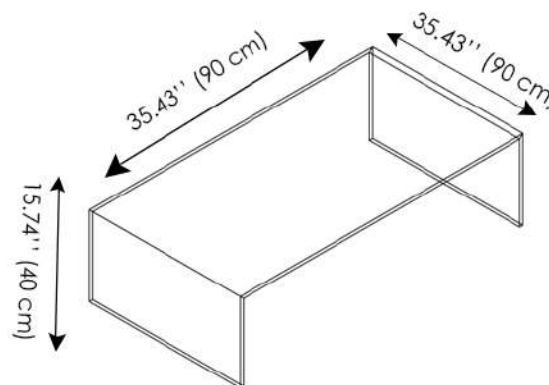

GLASS THICKNESS

- 5.90" (15 mm)

Eden Coffee Table 100

Eden Coffee Table 128

Eden Coffee Table 90

Eden Coffee Table 118