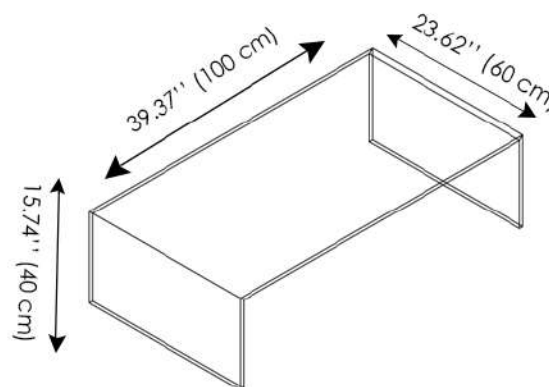

GLASS THICKNESS

- 5.90" (15 mm)

Eden Coffee Table 100

Eden Coffee Table 128

Eden Coffee Table 90

Eden Coffee Table 118