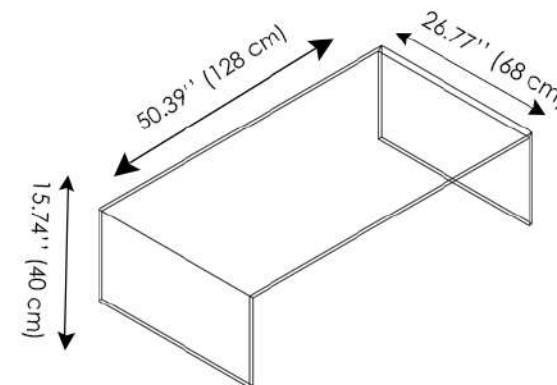

GLASS THICKNESS

- 5.90" (15 mm)

Eden Coffee Table 100

Eden Coffee Table 128

Eden Coffee Table 90

Eden Coffee Table 118