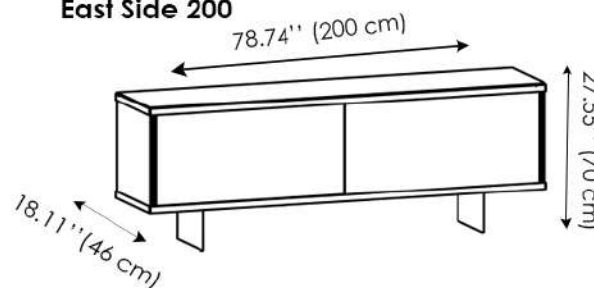

Metal

Brushed Black

Brushed Bronze

East Side 110

East Side 240

East Side 200

Partition