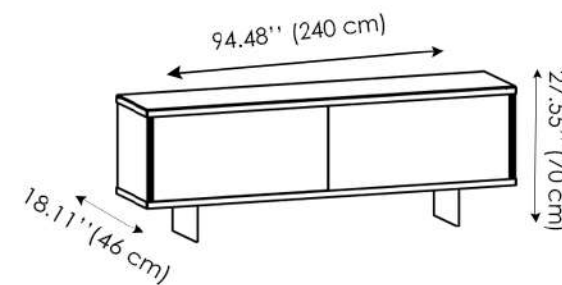

Metal

Brushed Black

Brushed Bronze

East Side 110

East Side 240

East Side 200

Partition