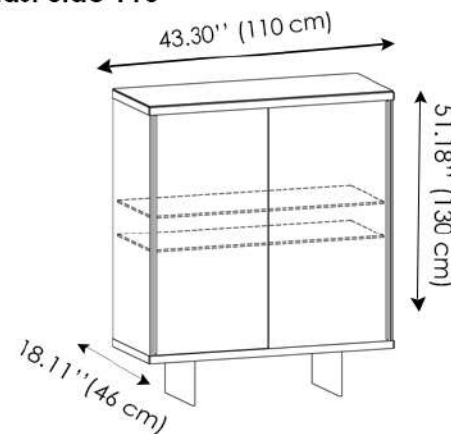

Metal

Brushed Black

Brushed Bronze

East Side 110

East Side 240

East Side 200

Partition