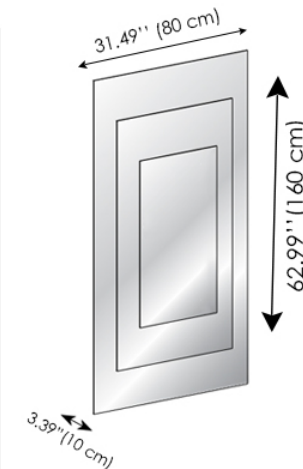

Doors Floor and Wall Mirror

design Matteo Ragni 2017

FINISHES

Mirror

Standard Mirror

Wood Structure Finish

Lacquered Wood
Matte Black

Lacquered Wood
Matte White

MATERIALS

- Mirror
- Wood

GLASS THICKNESS

- 0.15" (4 mm)

Optional led lighting with remote control.

Doors 160 Wall Mirror

Doors 230 Floor Mirror