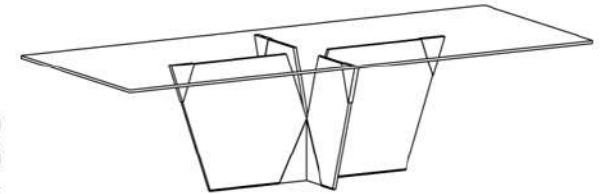

- Glass
- Metal

Finish - Metal

Polished
Gunmetal

Matte brushed
Titanium

Crossover Shaped Dining Table D: 51.18" (130 cm) X H:29.52" (75 cm)

W: 94.48" (240 cm)

W: 110.23" (280 cm)

W: 125.98" (320 cm)

Crossover Dining Table Rectangular D: 51.18" (130 cm) X H:29.52" (75 cm)

W: 86.61" (220 cm)

W: 102.36" (260 cm)

W: 94.48" (240 cm)

W: 110.23" (280 cm)

W: 118.11" (300 cm)

W: 125.98" (320 cm)

Crossover Dining Table Oval H:29.52" (75 cm)

W: 82.67" (210 cm) X 62.99" (160 cm)

W: 82.67" (260 cm) X 51.18" (130 cm)

W: 118.11" (300 cm) X D: 51.18" (130 cm)

Crossover Square Dining Table:

W: 59.05" (150 cm) X D: 59.05" (150 cm)

W: 70.86" (180 cm) X D: 70.86" (180 cm)