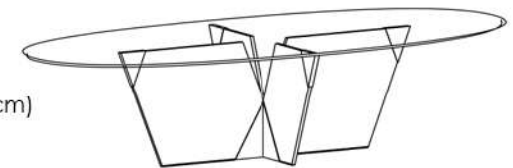

- Glass
- Metal

Finish - Metal

Polished
Gunmetal

Matte brushed
Titanium

Crossover Shaped Dining Table D: 51.18" (130 cm) X H:29.52" (75 cm)

W: 94.48" (240 cm)

W: 110.23" (280 cm)

W: 125.98" (320 cm)

Crossover Dining Table Rectangular D: 51.18" (130 cm) X H:29.52" (75 cm)

W: 86.61" (220 cm)

W: 102.36" (260 cm)

W: 94.48" (240 cm)

W: 110.23" (280 cm)

W: 118.11" (300 cm)

W: 125.98" (320 cm)

Crossover Dining Table Oval H:29.52" (75 cm)

W: 82.67" (210 cm) X 62.99" (160 cm)

W: 82.67" (260 cm) X 51.18" (130 cm)

W: 118.11" (300 cm) X D: 51.18" (130 cm)

Crossover Square Dining Table:

W: 59.05" (150 cm) X D: 59.05" (150 cm)

W: 70.86" (180 cm) X D: 70.86" (180 cm)