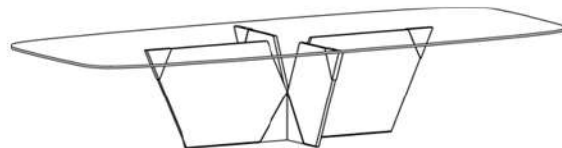

Crossover Glass Dining Table

design Massimo Castagna

FINISHES

Finish - Glass

Extraclear Glass

Smoked Glass

Bronze Glass

MATERIALS

- Glass
- Metal

Finish - Metal

Polished
Gunmetal

Matte brushed
Titanium

Crossover Shaped Dining Table D: 51.18" (130 cm) X H:29.52" (75 cm)

W: 94.48" (240 cm)

W: 110.23" (280 cm)

W: 125.98" (320 cm)

Crossover Dining Table Rectangular D: 51.18" (130 cm) X H:29.52" (75 cm)

W: 86.61" (220 cm)

W: 102.36" (260 cm)

W: 94.48" (240 cm)

W: 110.23" (280 cm)

W: 118.11" (300 cm)

W: 125.98" (320 cm)

Crossover Dining Table Oval H:29.52" (75 cm)

W: 82.67" (210 cm) X 62.99" (160 cm)

W: 82.67" (260 cm) X 51.18" (130 cm)

W: 118.11" (300 cm) X D: 51.18" (130 cm)

Crossover Square Dining Table:

W: 59.05" (150 cm) X D: 59.05" (150 cm)

W: 70.86" (180 cm) X D: 70.86" (180 cm)