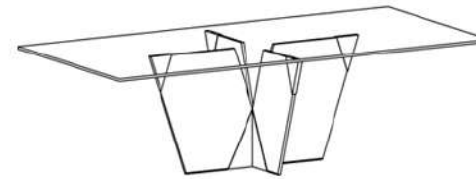

- Glass
- Metal

Finish - Metal

Polished
Gunmetal

Matte brushed
Titanium

Crossover Shaped Dining Table D: 51.18" (130 cm) X H:29.52" (75 cm)

W: 94.48" (240 cm)

W: 110.23" (280 cm)

W: 125.98" (320 cm)

Crossover Dining Table Rectangular D: 51.18" (130 cm) X H:29.52" (75 cm)

W: 86.61" (220 cm)

W: 102.36" (260 cm)

W: 94.48" (240 cm)

W: 110.23" (280 cm)

W: 118.11" (300 cm)

W: 125.98" (320 cm)

Crossover Dining Table Oval H:29.52" (75 cm)

W: 82.67" (210 cm) X 62.99" (160 cm)

W: 82.67" (260 cm) X 51.18" (130 cm)

W: 118.11" (300 cm) X D: 51.18" (130 cm)

Crossover Square Dining Table:

W: 59.05" (150 cm) X D: 59.05" (150 cm)

W: 70.86" (180 cm) X D: 70.86" (180 cm)