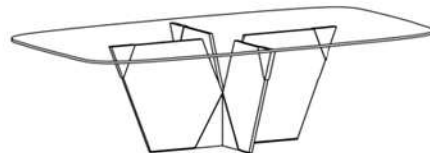

- Glass
- Metal

Finish - Metal

Polished
Gunmetal

Matte brushed
Titanium

Crossover Shaped Dining Table D: 51.18" (130 cm) X H:29.52" (75 cm)

W: 94.48" (240 cm)

W: 110.23" (280 cm)

W: 125.98" (320 cm)

Crossover Dining Table Rectangular D: 51.18" (130 cm) X H:29.52" (75 cm)

W: 86.61" (220 cm)

W: 102.36" (260 cm)

W: 94.48" (240 cm)

W: 110.23" (280 cm)

W: 118.11" (300 cm)

W: 125.98" (320 cm)

Crossover Dining Table Oval H:29.52" (75 cm)

W: 82.67" (210 cm) X 62.99" (160 cm)

W: 82.67" (260 cm) X 51.18" (130 cm)

W: 118.11" (300 cm) X D: 51.18" (130 cm)

Crossover Square Dining Table:

W: 59.05" (150 cm) X D: 59.05" (150 cm)

W: 70.86" (180 cm) X D: 70.86" (180 cm)