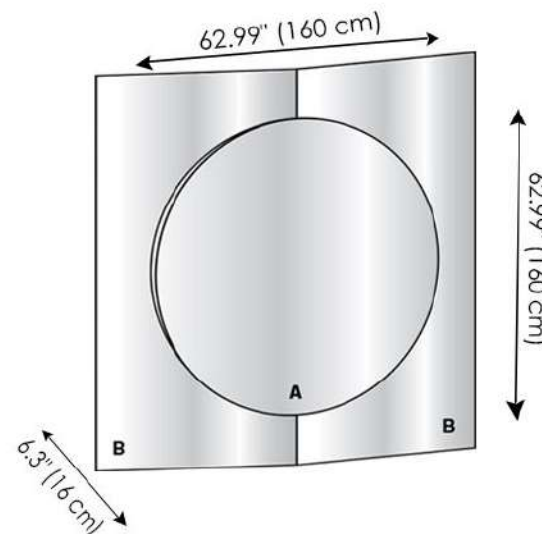

MATERIALS

- Mirror

THICKNESS

- 0.15" (4 mm)

Central Wall Mirror 160

Central Wall Mirror 200

A - Central Mirror
B - External Panels