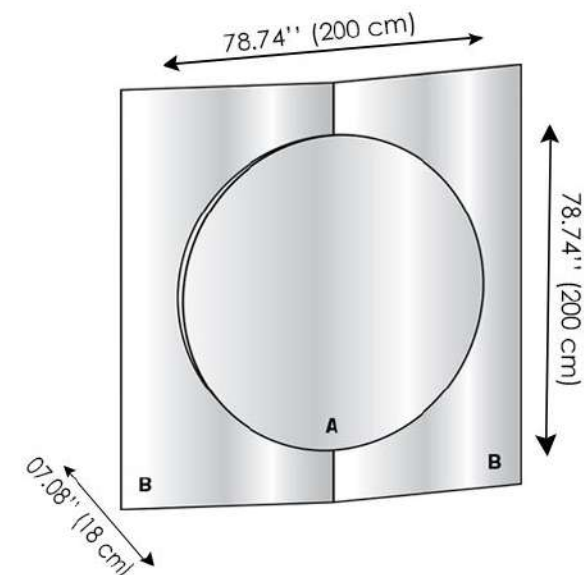

MATERIALS

- Mirror

THICKNESS

- 0.15" (4 mm)

Central Wall Mirror 160

Central Wall Mirror 200

A - Central Mirror
B - External Panels