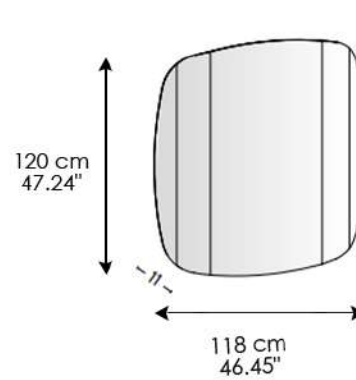

Beryl Wall Mirror

design Francesco Forcellini 2023

FINISHES

Beryl Mirror

Standard Mirror

Smoked Mirror

Bronze Mirror

**Beryl Wall Mirror
118W**

**Beryl Wall Mirror
157W**

Glass

The Glass frame always has the same finish as the central mirror.

MATERIALS

- Mirror
- Glass

**Beryl Vertical Wall
Mirror 196W**

**Beryl Horizontal Wall
Mirror 196W**

**Beryl Wall Mirror
118W x 200H**