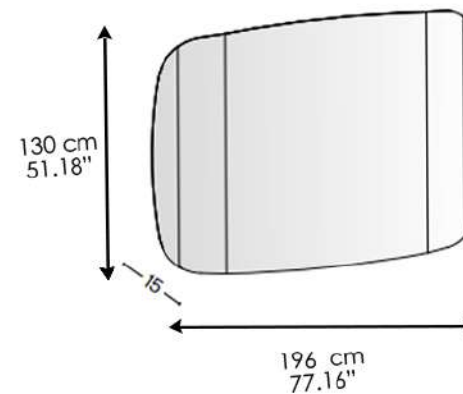

**Beryl Wall Mirror
157W**

Glass

The Glass frame always has the same finish as the central mirror.

MATERIALS

- Mirror
- Glass

**Beryl Vertical Wall
Mirror 196W**

**Beryl Horizontal Wall
Mirror 196W**

**Beryl Wall Mirror
118W x 200H**