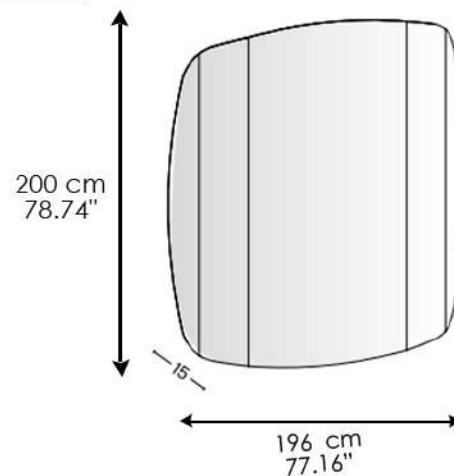

Beryl Wall Mirror

design Francesco Forcellini 2023

FINISHES

Beryl Mirror

Standard Mirror

Smoked Mirror

Bronze Mirror

**Beryl Wall Mirror
118W**

**Beryl Wall Mirror
157W**

Glass

The Glass frame always has the same finish as the central mirror.

MATERIALS

- Mirror
- Glass

**Beryl Vertical Wall
Mirror 196W**

**Beryl Horizontal Wall
Mirror 196W**

**Beryl Wall Mirror
118W x 200H**