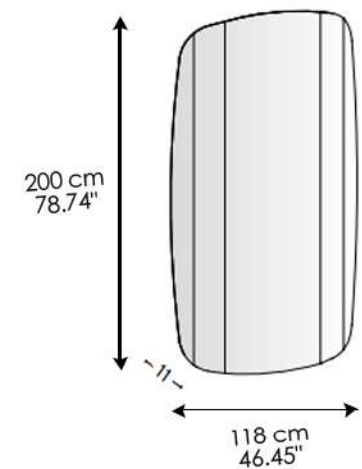

**Beryl Wall Mirror
157W**

Glass

The Glass frame always has the same finish as the central mirror.

MATERIALS

- Mirror
- Glass

**Beryl Vertical Wall
Mirror 196W**

**Beryl Horizontal Wall
Mirror 196W**

**Beryl Wall Mirror
118W x 200H**