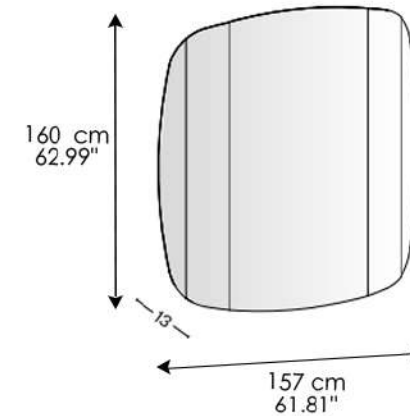

Beryl Wall Mirror

design Francesco Forcellini 2023

FINISHES

Beryl Mirror

Standard Mirror

Smoked Mirror

Bronze Mirror

**Beryl Wall Mirror
118W**

**Beryl Wall Mirror
157W**

Glass

The Glass frame always has the same finish as the central mirror.

MATERIALS

- Mirror
- Glass

**Beryl Vertical Wall
Mirror 196W**

**Beryl Horizontal Wall
Mirror 196W**

**Beryl Wall Mirror
118W x 200H**