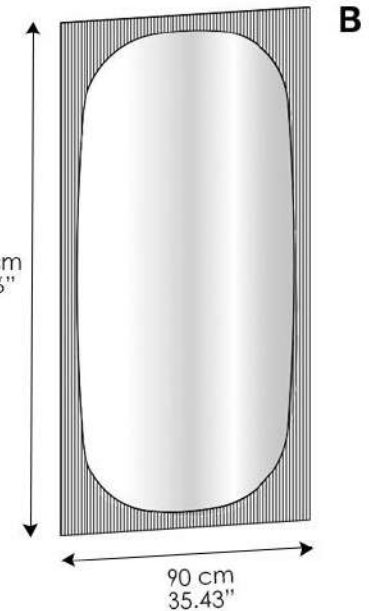

Bands Wall Mirror

design Angeletti Ruzza

FINISHES

Central Mirror

Standard Mirror

Smoked Mirror

Bronze Mirror

Glass

The Glass frame always has the same finish as the central mirror.

MATERIALS

- Mirror
- Glass

Bands Square Mirror

Bands Rectangular Mirror Medium

Bands Rectangular Mirror Large