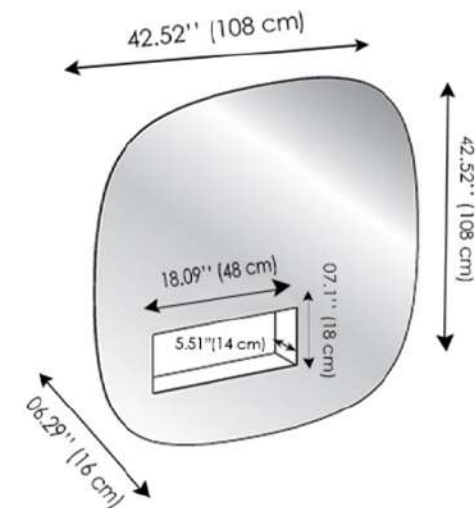

### FINISHES

Mirror

Standard Mirror Smoked Mirror

Internal Compartment Finish : lacquer

Glossy White Glossy Black Glossy Pink

### THICKNESS

- 1/5" (4 mm)

### Aperture Wall Mirror 108

### Aperture Wall Mirror 200