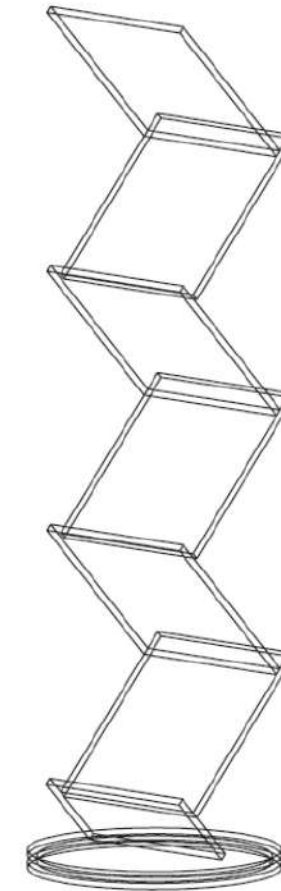

Albero

design Isao Hosoe 1988

Magazine/book holder with revolving base.

FINISHES

- Clear

MATERIALS

- Glass

THICKNESS

- 7/16" -- 9/16" -- 3/4" (12/15/20 mm)

Ø 50 x h 167
Ø 19 5/8" x h 65 11/16"

Albero Glass Bookcase by Isao Hosoe