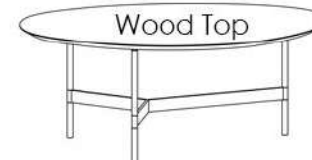

H: 7.87" (20 cm)

H: 8.26" (21 cm)

H: 8.26" (21 cm)

W: 29.52" (75 cm) D: 23.62" (60 cm)

After9 Medium Coffee Table Medium Height

H: 11.81" (30 cm)

H: 12.20" (31 cm)

H: 12.20" (31 cm)

W: 29.52" (75 cm) D: 23.62" (60 cm)

After9 Medium Coffee Table High

H: 15.74" (40 cm)

H: 16.14" (41 cm)

H: 16.14" (41 cm)

W: 29.52" (75 cm) D: 23.62" (60 cm)