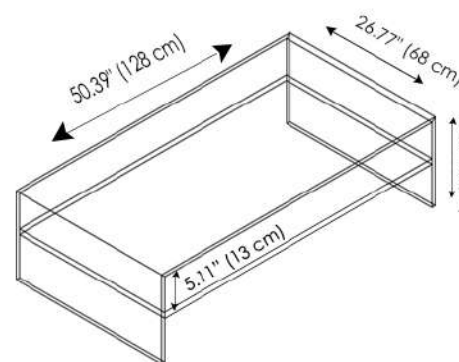

## Glass THICKNESS

- 0.59/0.39" (15 / 10 mm)

Fratina 2 Coffee Table 100

Fratina 2 Coffee Table 90

Fratina 2 Coffee Table 128

Fratina 2 Coffee Table 118