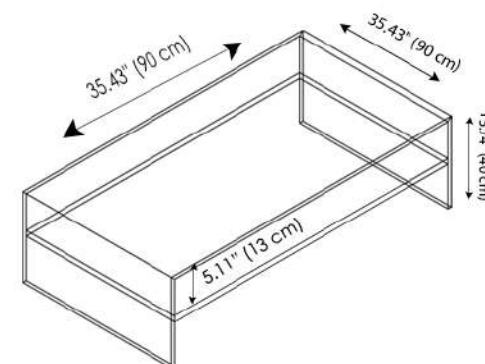

## Glass THICKNESS

- 0.59/0.39" (15 / 10 mm)

Fratina 2 Coffee Table 100

Fratina 2 Coffee Table 90

Fratina 2 Coffee Table 128

Fratina 2 Coffee Table 118