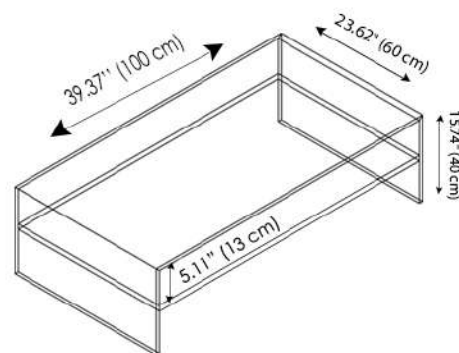

## Glass THICKNESS

- 0.59/0.39" (15 / 10 mm)

Fratina 2 Coffee Table 100

Fratina 2 Coffee Table 90

Fratina 2 Coffee Table 128

Fratina 2 Coffee Table 118