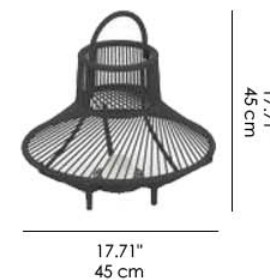

Teal Green

Red

Red

The Tribal Lamp Small have powder coated aluminum frame and rope covering that matches with the outdoor furniture of the same collection. Led light with rechargeable battery. Available in various colors.