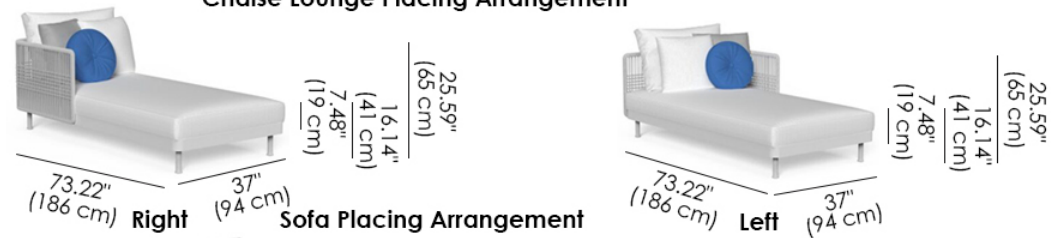

Chaise Lounge Placing Arrangement