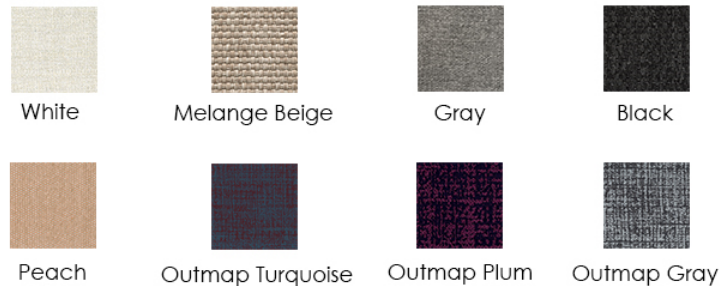

### FINISHES

Frame, Cushions

### Fabric Pillows (Optional)

### MATERIALS

- Powder-Coated Aluminum
- Fabric
- Rope

The leading product of the Scacco collection is the unique modular sofa: designed in perfect Talenti style, it is adaptable for every requirement. Characterized by soft and round shapes, it presents a wide choice of modules. The seating cushions, resting on the aluminum frame, are padded with quick dry foam and upholstered with weather-resistant fabrics.