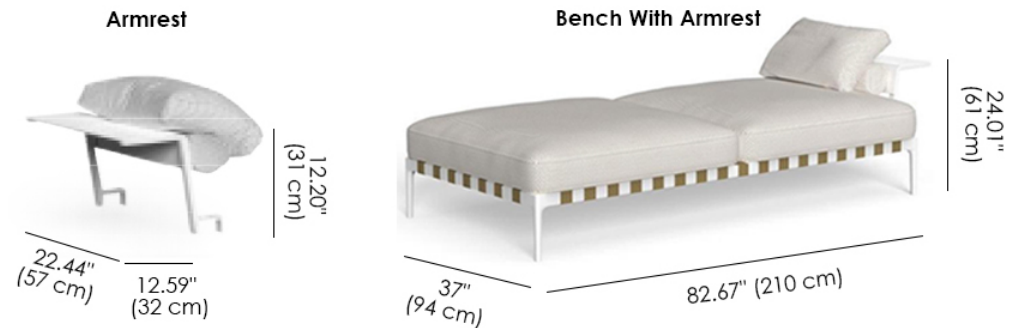

Salinas Bench With Armrest

Designer - Ludovica + Roberto Palomba

FINISHES

Frame, Cushions

Synthetic Elastic Belt

Back Cushion & Roller Pillow

Fabric Pillows (Optional)

The bench of the Salinas collection expresses elegance and refinement through the wise chromatic game created by fabrics, belts and precious metal details. The colors of the sand and the sea of Salinas, in Ibiza, give the outdoor environment a timeless charm.

MATERIALS

- Powder-coated aluminum
- Fabric
- Synthetic